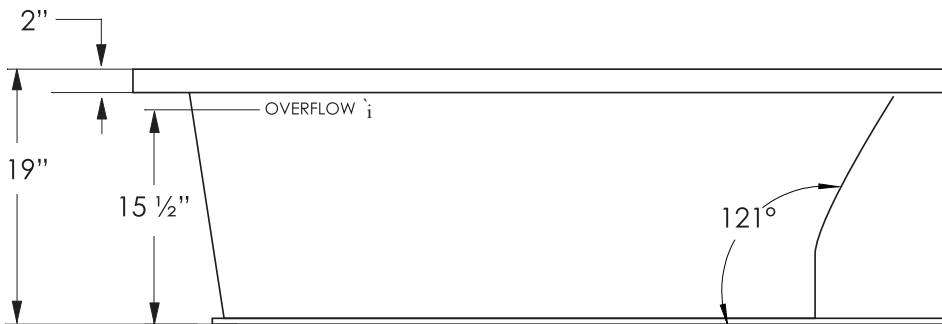

GARRETT

(E227)

66" x 36" x 19" END DRAIN

Designed with a minimalist bathing well to deliver a high-end modern look for your master or secondary bath.

FEATURES

- High-gloss/high-impact, UV-resistant acrylic will not dull or fade
- Installation: Drop-in
- Minimalist tub profile with a self leveling rim
- 1 person bathing well

FOR INFORMATION
OR TO PLACE AN ORDER
CALL 1.800.288.7771

E227

Advantage Collection

GARRETT

JETTA SOAK HYDROTHERAPY | 66" x 36" x 19" | END DRAIN

ELECTRICAL SPECIFICATIONS

Required Electrical Service
110/115 Volts | 15 amp GFI

CODES/STANDARDS APPLICABLE

Specific model meets or exceeds the requirements for the following standards: ANSI, ASME

DROP-IN CUT OUT DIMENSIONS

Subtract 1" from length and width dimensions
Actual cut out dimension 65" x 35"