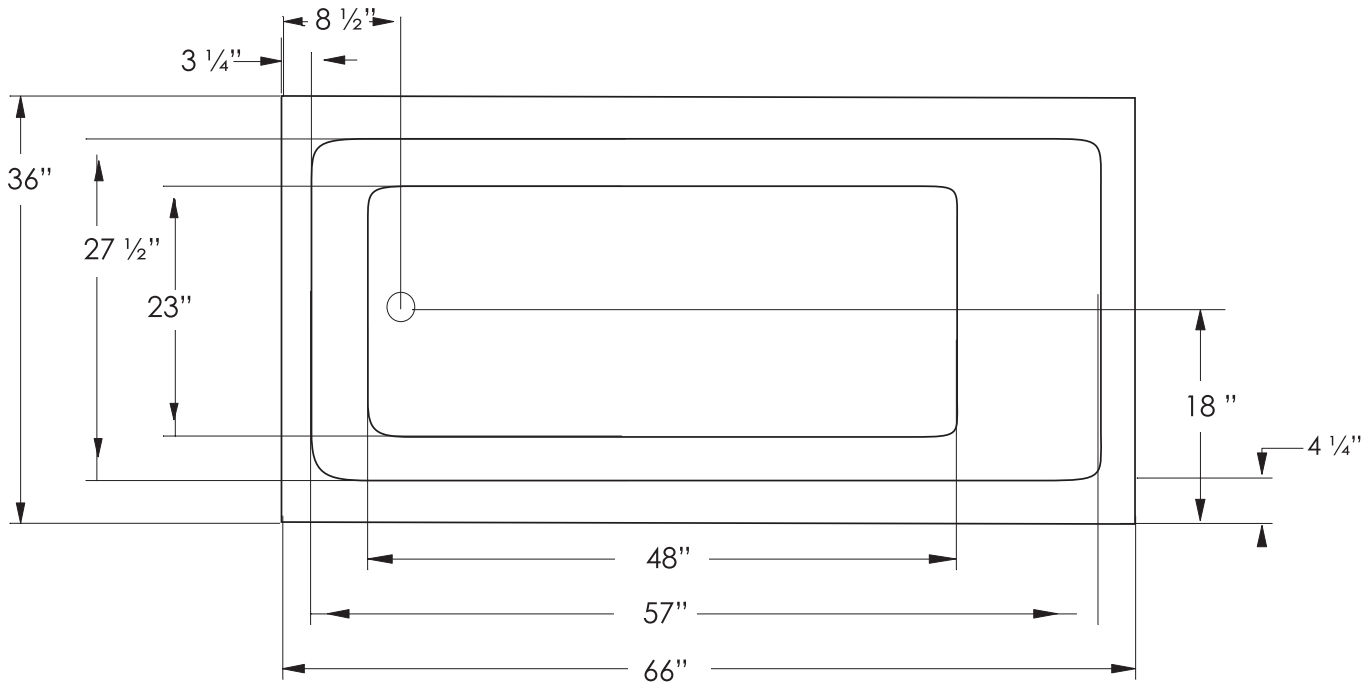

GARRETT

(E227)

66" x 36" x 19" END DRAIN

Designed with a minimalist bathing well to deliver a high-end modern look for your master or secondary bath.

FEATURES

- High-gloss/high-impact, UV-resistant acrylic will not dull or fade
- Installation: Drop-in
- Minimalist tub profile with a self leveling rim
- 1 person bathing well

FOR INFORMATION
OR TO PLACE AN ORDER
CALL 1.800.288.7771

E227

Advantage Collection

GARRETT

JETTA SOAK HYDROTHERAPY | 66" x 36" x 19" | END DRAIN

ELECTRICAL SPECIFICATIONS

Required Electrical Service
110/115 Volts | 15 amp GFI

CODES/STANDARDS APPLICABLE

Specific model meets or exceeds the requirements for the following standards: ANSI, ASME

DROP-IN CUT OUT DIMENSIONS

Subtract 1" from length and width dimensions
Actual cut out dimension 65" x 35"