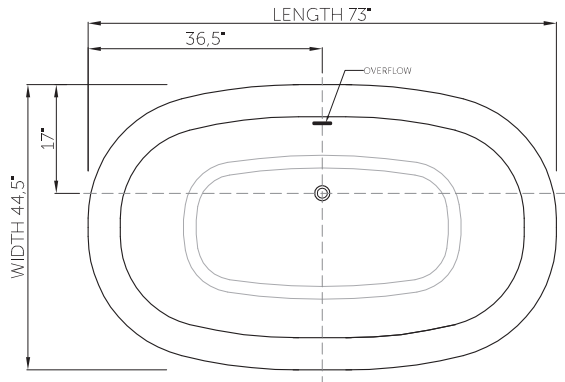

425 Centennial Boulevard, Edmond, Oklahoma 73012

ULIA®

Lasting Luxury

SKU: 10DG102 (polished) & 10DW102 (matte) & 10DH102 (matte outside, polished inside) – **wide-edge**

Size (l) x (w) x (h):	73" x 44" x 22"
Waste to floor:	4"
Water capacity:	79 GAL
Overflow:	Internal overflow
Material:	DADOquartz®
Color:	White
Finish:	Matte Polished Matte outside, polished inside

Maximum water level:	16"
Base dimensions:	43" x 19"
Edge width:	5"
Waste diameter:	2"
Weight:	265 LBS
Packing dimensions:	76" x 47" x 29"
Shipping mass:	342 LBS
Warranty:	Lifetime

anahita

The Perfect Companion: anahita basin
SKU: 15TG114 (polished) & 15TW114 (matte)
& 15TH114 (matte outside, polished inside)