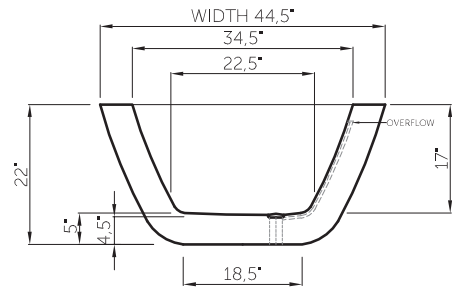

425 Centennial Boulevard, Edmond, Oklahoma 73012

ULIA®

Lasting Luxury

SKU: 10DG102 (polished) & 10DW102 (matte) & 10DH102 (matte outside, polished inside) – **wide-edge**

Size (l) x (w) x (h):	73" x 44" x 22"
Waste to floor:	4"
Water capacity:	79 GAL
Overflow:	Internal overflow
Material:	DADOquartz®
Color:	White
Finish:	Matte Polished Matte outside, polished inside

Maximum water level:	16"
Base dimensions:	43" x 19"
Edge width:	5"
Waste diameter:	2"
Weight:	265 LBS
Packing dimensions:	76" x 47" x 29"
Shipping mass:	342 LBS
Warranty:	Lifetime

anahita

The Perfect Companion: anahita basin
SKU: 15TG114 (polished) & 15TW114 (matte)
& 15TH114 (matte outside, polished inside)