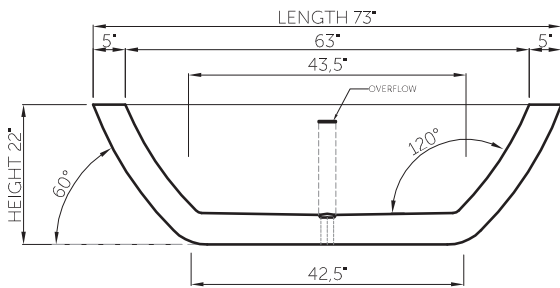

425 Centennial Boulevard, Edmond, Oklahoma 73012

ULIA®

Lasting Luxury

SKU: 10DG102 (polished) & 10DW102 (matte) & 10DH102 (matte outside, polished inside) – **wide-edge**

Size (l) x (w) x (h):	73" x 44" x 22"
Waste to floor:	4"
Water capacity:	79 GAL
Overflow:	Internal overflow
Material:	DADOquartz®
Color:	White
Finish:	Matte Polished Matte outside, polished inside

Maximum water level:	16"
Base dimensions:	43" x 19"
Edge width:	5"
Waste diameter:	2"
Weight:	265 LBS
Packing dimensions:	76" x 47" x 29"
Shipping mass:	342 LBS
Warranty:	Lifetime

anahita

The Perfect Companion: anahita basin
SKU: 15TG114 (polished) & 15TW114 (matte)
& 15TH114 (matte outside, polished inside)