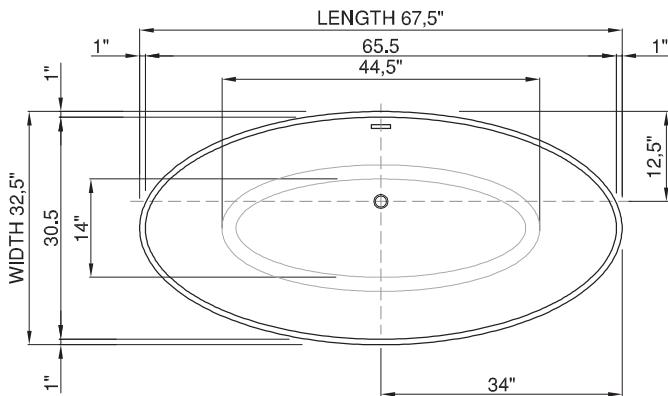

JETTA

SKU: 10SG102 (polished) & 10SW102 (matte) - **thin-edge**

Size (l) x (w) x (h): 68" x 33" x 25"

Waste to floor: 5"

Water capacity: 77 GAL

Overflow: Internal overflow

Material: DADOquartz®

Color: White

Finish: Matte

Polished

Maximum water level: 15"

Base dimensions: 28" x 18"

Edge width: 1"

Waste diameter: 2"

Weight: 198 LBS

Packing dimensions: 71" x 36" x 30"