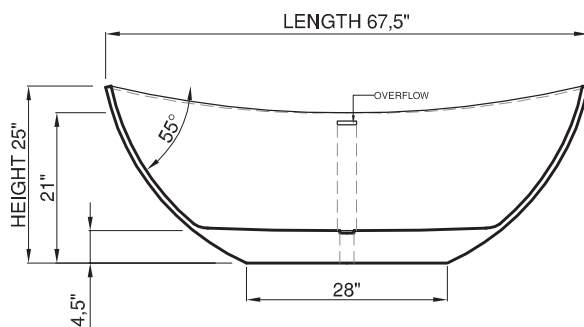

JETTA

SKU: 10SG102 (polished) & 10SW102 (matte) - **thin-edge**

Size (l) x (w) x (h): 68" x 33" x 25"

Waste to floor: 5"

Water capacity: 77 GAL

Overflow: Internal overflow

Material: DADOquartz®

Color: White

Finish: Matte

Polished

Maximum water level: 15"

Base dimensions: 28" x 18"

Edge width: 1"

Waste diameter: 2"

Weight: 198 LBS

Packing dimensions: 71" x 36" x 30"