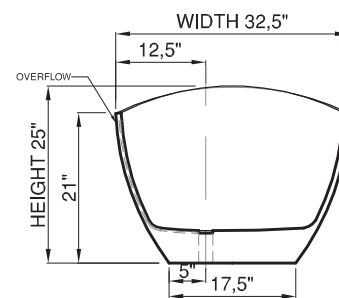

JETTA

SKU: 10SG102 (polished) & 10SW102 (matte) - **thin-edge**

Size (l) x (w) x (h): 68" x 33" x 25"

Waste to floor: 5"

Water capacity: 77 GAL

Overflow: Internal overflow

Material: DADOquartz®

Color: White

Finish: Matte

Polished

Maximum water level: 15"

Base dimensions: 28" x 18"

Edge width: 1"

Waste diameter: 2"

Weight: 198 LBS

Packing dimensions: 71" x 36" x 30"