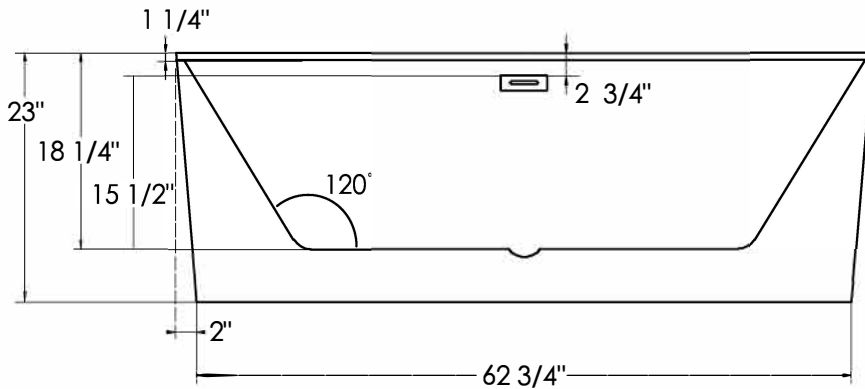

JETTA
SOAK HYDROTHERAPY

JETTASOAK

Cosmo Collection

RILEY

(J853) 67" x 32" x 23"

APPROX. OPERATING GALLONS: 80

GENERAL

- High-gloss, High-impact, UV-resistant acrylic
- Suitable for deck-mounted faucets
- Adjustable feet
- Contemporary Style
- White integrated linear waste & overflow

FOR INFORMATION OR
TO PLACE AN ORDER
CALL 1.800.288.7771

JETTACORP.COM

TECHNICAL SPECIFICATIONS

RILEY

J853

67" x 32" x 23" RECTANGLE SOAK

Adjustable feet
Above-the-floor rough (AFR)

All dimensions are approximate and subject to change without notice.
Please refer to the installation guide before beginning the installation.

JETTACORP.COM

INSTALLATION: Measure tub before installing.
Dimensional variance on drawings may be +/- 1/2 inch and are subject to change without notice

© 2023 Jetta Corporation. All rights reserved.
Specifications are subject to change without notice.
REV 07/2023