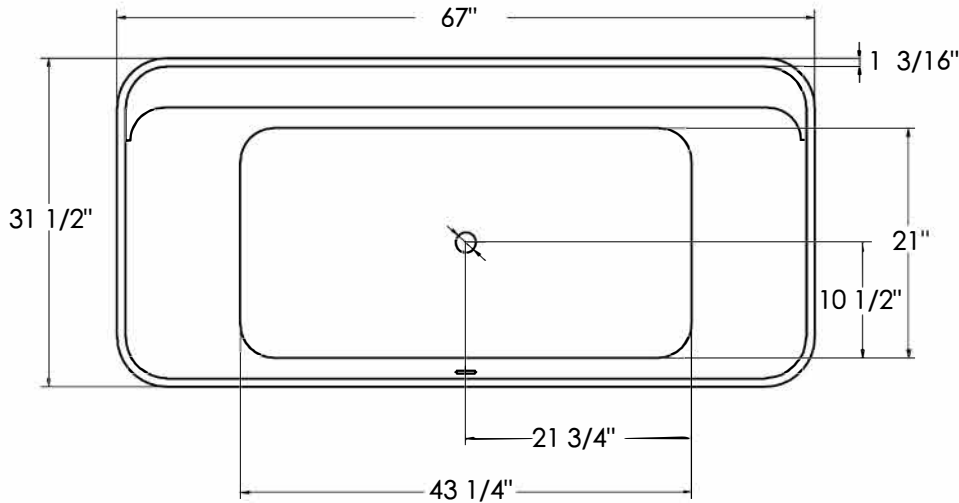

JETTA
SOAK HYDROTHERAPY

JETTASOAK

Cosmo Collection

RILEY

(J853) 67" x 32" x 23"

APPROX. OPERATING GALLONS: 80

GENERAL

- High-gloss, High-impact, UV-resistant acrylic
- Suitable for deck-mounted faucets
- Adjustable feet
- Contemporary Style
- White integrated linear waste & overflow

FOR INFORMATION OR
TO PLACE AN ORDER
CALL 1.800.288.7771

JETTACORP.COM

TECHNICAL SPECIFICATIONS

RILEY

J853

67" x 32" x 23" RECTANGLE SOAK

Adjustable feet
Above-the-floor rough (AFR)

All dimensions are approximate and subject to change without notice.
Please refer to the installation guide before beginning the installation.

JETTACORP.COM

INSTALLATION: Measure tub before installing.
Dimensional variance on drawings may be +/- 1/2 inch and are subject to change without notice

© 2023 Jetta Corporation. All rights reserved.
Specifications are subject to change without notice.
REV 07/2023