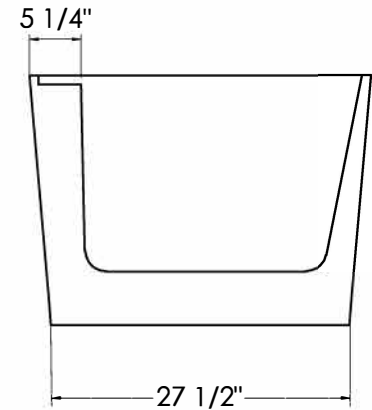

JETTA
SOAK HYDROTHERAPY

JETTASOAK

Cosmo Collection

RILEY

(J853) 67" x 32" x 23"

APPROX. OPERATING GALLONS: 80

GENERAL

- High-gloss, High-impact, UV-resistant acrylic
- Suitable for deck-mounted faucets
- Adjustable feet
- Contemporary Style
- White integrated linear waste & overflow

FOR INFORMATION OR
TO PLACE AN ORDER
CALL 1.800.288.7771

JETTACORP.COM

TECHNICAL SPECIFICATIONS

RILEY

J853

67" x 32" x 23" RECTANGLE SOAK

Adjustable feet
Above-the-floor rough (AFR)

All dimensions are approximate and subject to change without notice.
Please refer to the installation guide before beginning the installation.

JETTACORP.COM

INSTALLATION: Measure tub before installing.
Dimensional variance on drawings may be +/- 1/2 inch and are subject to change without notice

© 2023 Jetta Corporation. All rights reserved.
Specifications are subject to change without notice.
REV 07/2023