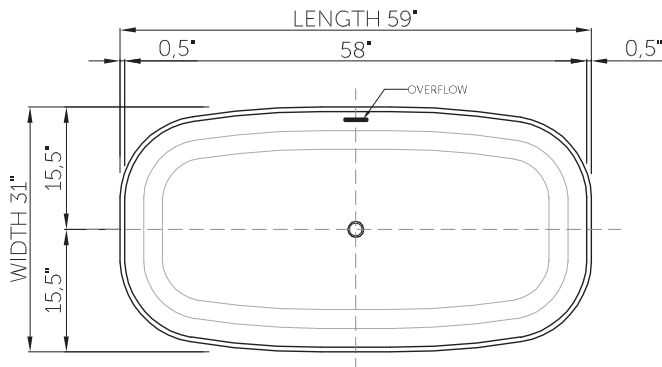

ava

Meaning "water is life", ava is petite perfection. With its modern-day design and ideally compact size, this bathtub will not only fit in, but surely stand out in any bathroom.

t: 1-800-288-7771 e: sales@jettacorp.com w: www.jettacorp.com

425 Centennial Boulevard, Edmond, Oklahoma 73012

ULIA®

Lasting Luxury

SKU: 10SG106 (polished) & 10SW106 (matte) & 10SH106 (matte outside, polished inside) – **thin-edge**

Size (l) x (w) x (h): 59" x 31" x 22"
 Waste to floor: 21"
 Water capacity: 73 GAL
 Overflow: Internal overflow
 Material: DADOquartz®
 Color: White
 Finish: Matte
 Polished
 Matte outside, polished inside

Maximum water level: 14"
 Base dimensions: 53" x 24"
 Edge width: 0.4"
 Waste diameter: 2"
 Weight: 176 LBS
 Packing dimensions: 61" x 33" x 28"
 Shipping mass: 287 LBS
 Warranty: Lifetime

ava

The Perfect Companion : ava basin
SKU: 15TG110 (polished) & 15TW110 (matte)
& 15TH110 (matte outside, polished inside)