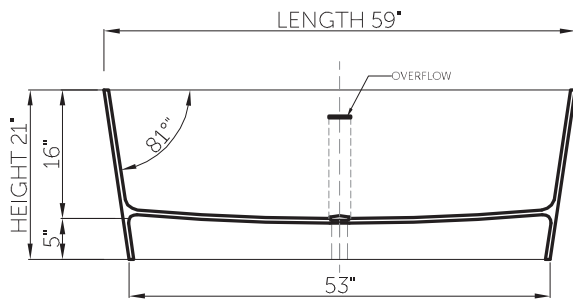

425 Centennial Boulevard, Edmond, Oklahoma 73012

ULIA®

Lasting Luxury

SKU: 10SG106 (polished) & 10SW106 (matte) & 10SH106 (matte outside, polished inside) – **thin-edge**

Size (l) x (w) x (h): 59" x 31" x 22"
 Waste to floor: 21"
 Water capacity: 73 GAL
 Overflow: Internal overflow
 Material: DADOquartz®
 Color: White
 Finish: Matte
 Polished
 Matte outside, polished inside

Maximum water level: 14"
 Base dimensions: 53" x 24"
 Edge width: 0.4"
 Waste diameter: 2"
 Weight: 176 LBS
 Packing dimensions: 61" x 33" x 28"
 Shipping mass: 287 LBS
 Warranty: Lifetime

ava

The Perfect Companion : ava basin
SKU: 15TG110 (polished) & 15TW110 (matte)
& 15TH110 (matte outside, polished inside)