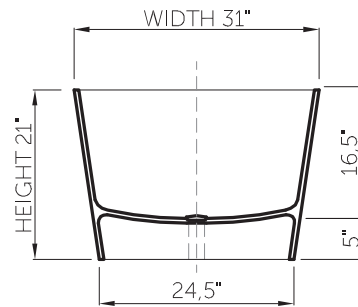

425 Centennial Boulevard, Edmond, Oklahoma 73012

ULIA®

Lasting Luxury

SKU: 10SG106 (polished) & 10SW106 (matte) & 10SH106 (matte outside, polished inside) – **thin-edge**

Size (l) x (w) x (h): 59" x 31" x 22"
 Waste to floor: 21"
 Water capacity: 73 GAL
 Overflow: Internal overflow
 Material: DADOquartz®
 Color: White
 Finish: Matte
 Polished
 Matte outside, polished inside

Maximum water level: 14"
 Base dimensions: 53" x 24"
 Edge width: 0.4"
 Waste diameter: 2"
 Weight: 176 LBS
 Packing dimensions: 61" x 33" x 28"
 Shipping mass: 287 LBS
 Warranty: Lifetime

ava

The Perfect Companion : ava basin
SKU: 15TG110 (polished) & 15TW110 (matte)
& 15TH110 (matte outside, polished inside)