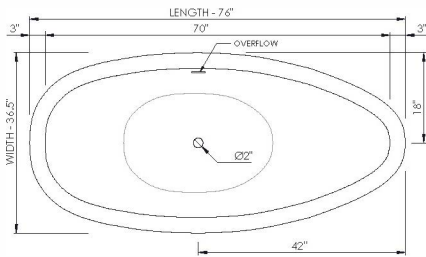

DADOquartz®

genevieve
bathtub

wide-edge

Bathtub Detail:

Size (l) x (w) x (h):

Water capacity:

Overflow:

Maximum water level:

Inside floor area:

Waste diameter:

Weight:

Material:

Bathtub Specs:

76.0" x 36.5" x 20.5"

60.0 GAL

Internal overflow

12.5" - 15.5"

36.5" x 23.0"

2.0"

225.0 LBS

DADOquartz®

Color:

Matte White

Polished White