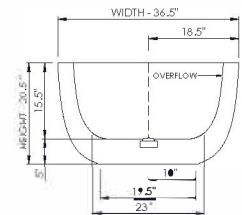

DADOquartz®

genevieve
bathtub

wide-edge

Bathtub Detail:

Size (l) x (w) x (h):

Water capacity:

Overflow:

Maximum water level:

Inside floor area:

Waste diameter:

Weight:

Material:

Bathtub Specs:

76.0" x 36.5" x 20.5"

60.0 GAL

Internal overflow

12.5" - 15.5"

36.5" x 23.0"

2.0"

225.0 LBS

DADOquartz®

Color:

Matte White

Polished White