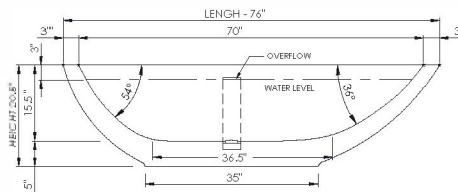

DADOquartz®

genevieve
bathtub

wide-edge

Bathtub Detail:

Size (l) x (w) x (h):

Water capacity:

Overflow:

Maximum water level:

Inside floor area:

Waste diameter:

Weight:

Material:

Bathtub Specs:

76.0" x 36.5" x 20.5"

60.0 GAL

Internal overflow