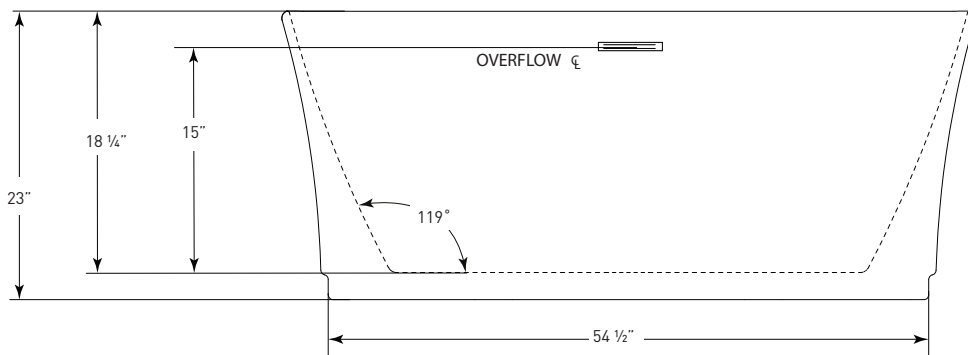

## FLARE *J-84*

67" x 30" x 23" RECTANGLE SOAKER

JETTACORP.COM

**INSTALLATION: Measure tub before installing.**  
Dimensional variance on drawings may be +/- 1/2 inch and are subject to change without notice