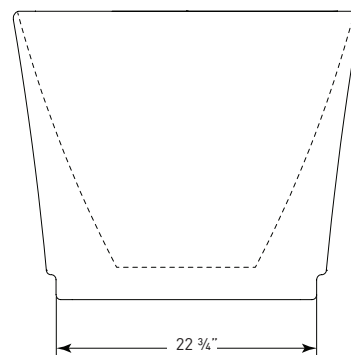

## FLARE *J-84*

67" x 30" x 23" RECTANGLE SOAKER

JETTACORP.COM

**INSTALLATION: Measure tub before installing.**  
Dimensional variance on drawings may be +/- 1/2 inch and are subject to change without notice