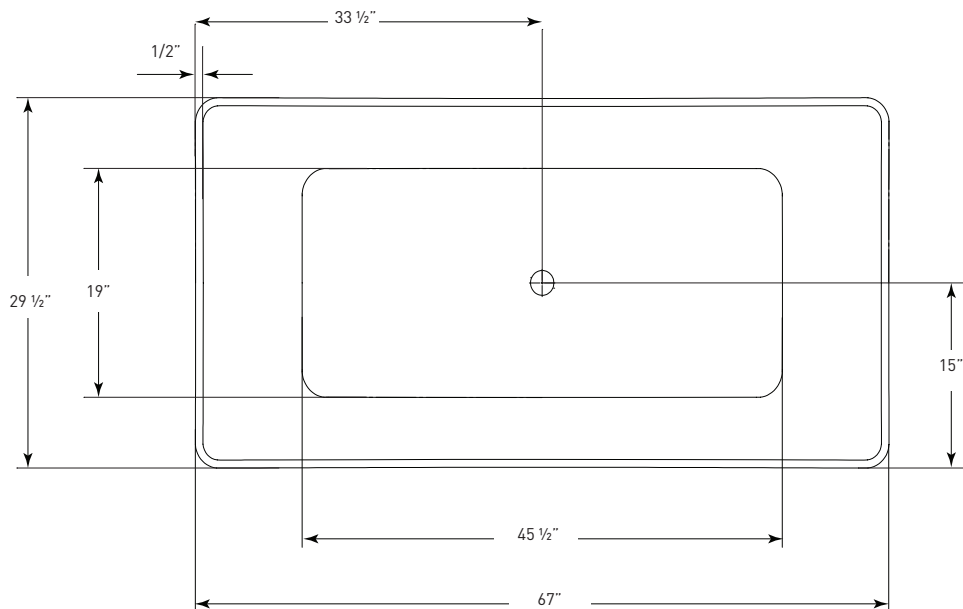

## FLARE *J-84*

67" x 30" x 23" RECTANGLE SOAKER

JETTACORP.COM

**INSTALLATION: Measure tub before installing.**  
Dimensional variance on drawings may be +/- 1/2 inch and are subject to change without notice