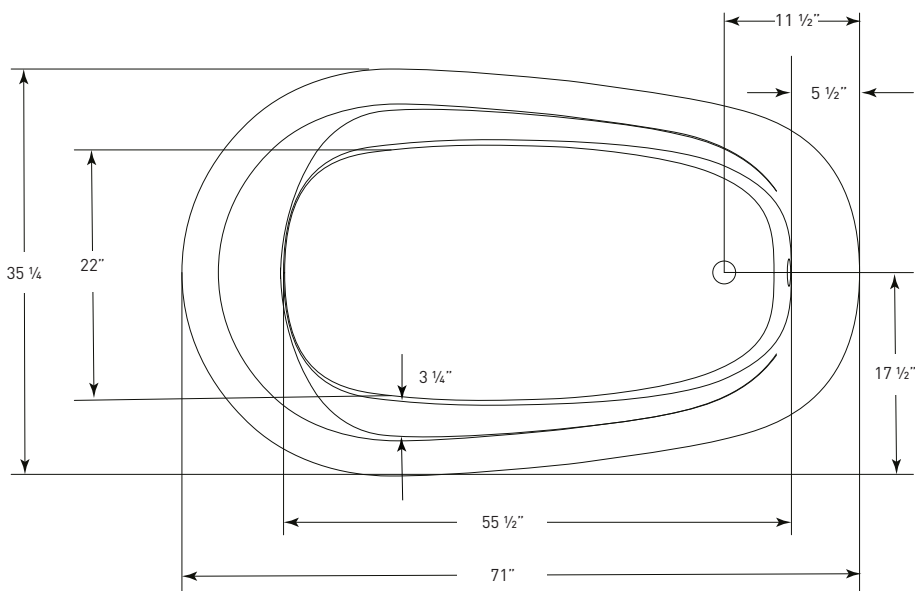

# AURORA

**(J-74)** 71" x 36" x 21"  
APPROX. OPERATING GALLONS: 78

- Sleek, contemporary look
- High-gloss / high-impact acrylic
- Extra thick glassing
- Angled backrest for comfort
- Polished chrome waste & overflow
  - White trim kit available

### COSMO ABOVE FLOOR DRAIN KIT

- Freestanding tub rough-in
- Install before tile
- Designed to be installed in a 8" to 10" joist space
- Can be installed with waterproof membrane

Sold separately.  
Not required for tub install

## AURORA<sub>J-74</sub>

71" x 36" x 21" OVAL SOAKER