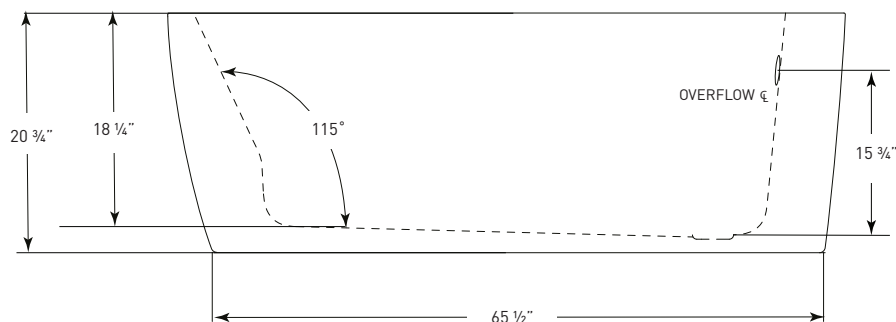

TECHNICAL SPECIFICATIONS

AURORA_{J-74}

71" x 36" x 21" OVAL SOAKER

JETTA

JETTACORP.COM

INSTALLATION: Measure tub before installing.
Dimensional variance on drawings may be +/- 1/2 inch and are subject to change without notice

© 2018 Jetta Corporation. All rights reserved.
Specifications are subject to change without notice.
REV 01/2018