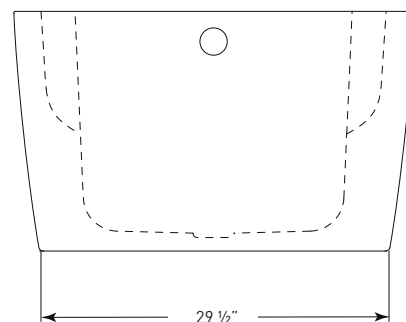

TECHNICAL SPECIFICATIONS

AURORA_{J-74}

71" x 36" x 21" OVAL SOAKER

JETTA

JETTACORP.COM

INSTALLATION: Measure tub before installing.
Dimensional variance on drawings may be +/- 1/2 inch and are subject to change without notice

© 2018 Jetta Corporation. All rights reserved.
Specifications are subject to change without notice.
REV 01/2018