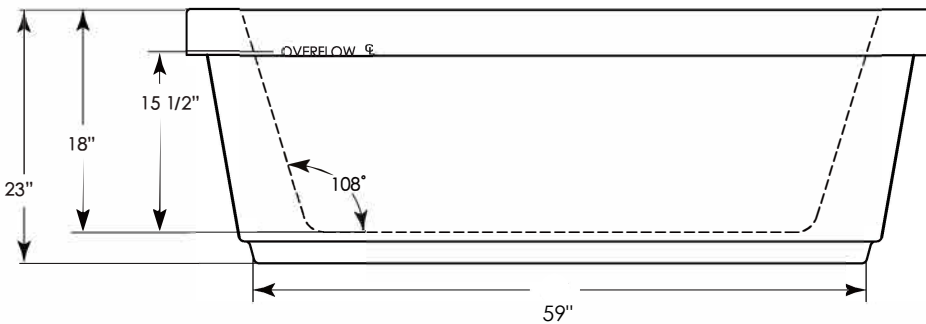

### COSMO ABOVE FLOOR DRAIN KIT

- Freestanding tub rough-in
- Install before tile
- Designed to be installed in a 8" to 10" joist space
- Can be installed with waterproof membrane

Sold separately.  
Not required for tub install

# TECHNICAL SPECIFICATIONS

**ATLAS** J860M  
67" x 34" x 23" RECTANGLE

JETTACORP.COM

**INSTALLATION: Measure tub before installing.**  
Dimensional variance on drawings may be +/- 1/2 inch and are subject to change without notice