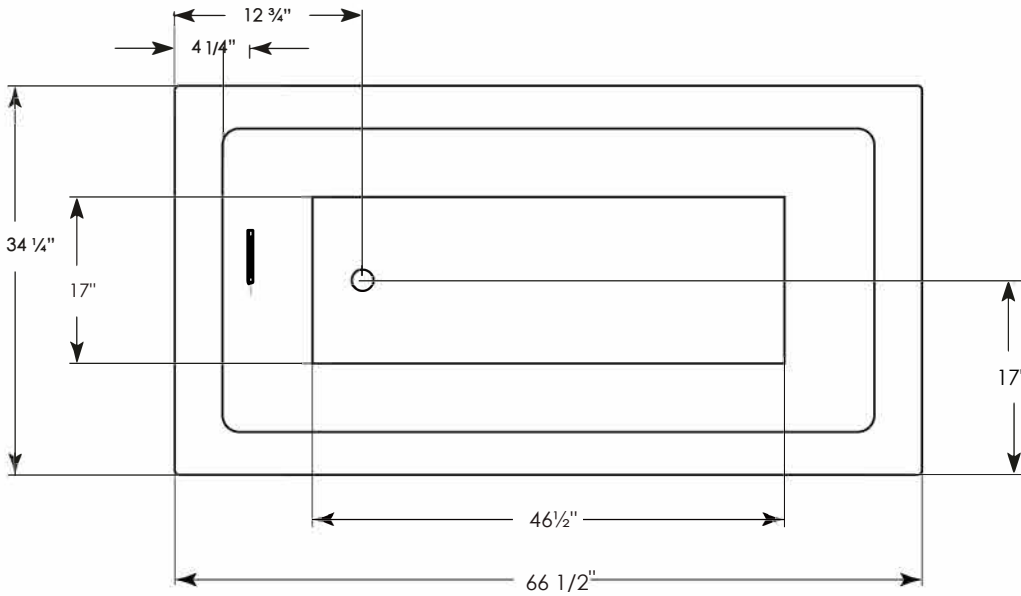

# ATLAS

**(J860M)** 67" x 34" x 23"

APPROX. OPERATING GALLONS: 81

- Sleek, contemporary look
- High-gloss / high-impact acrylic
- Leveling feet
- White integrated linear waste & overflow

### COSMO ABOVE FLOOR DRAIN KIT

- Freestanding tub rough-in
- Install before tile
- Designed to be installed in a 8" to 10" joist space
- Can be installed with waterproof membrane

Sold separately.  
Not required for tub install

# TECHNICAL SPECIFICATIONS

**ATLAS** J860M  
67" x 34" x 23" RECTANGLE

JETTACORP.COM

**INSTALLATION: Measure tub before installing.**  
Dimensional variance on drawings may be +/- 1/2 inch and are subject to change without notice