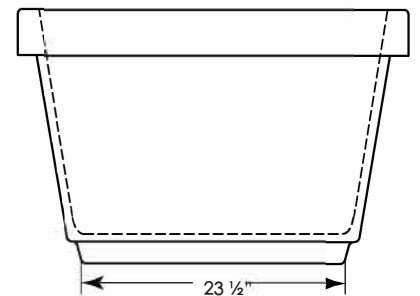

# ATLAS

**(J860M)** 67" x 34" x 23"

APPROX. OPERATING GALLONS: 81

- Sleek, contemporary look
- High-gloss / high-impact acrylic
- Leveling feet
- White integrated linear waste & overflow

### COSMO ABOVE FLOOR DRAIN KIT

- Freestanding tub rough-in
- Install before tile
- Designed to be installed in a 8" to 10" joist space
- Can be installed with waterproof membrane

Sold separately.  
Not required for tub install

# TECHNICAL SPECIFICATIONS

**ATLAS** J860M  
67" x 34" x 23" RECTANGLE

JETTACORP.COM

**INSTALLATION: Measure tub before installing.**  
Dimensional variance on drawings may be +/- 1/2 inch and are subject to change without notice