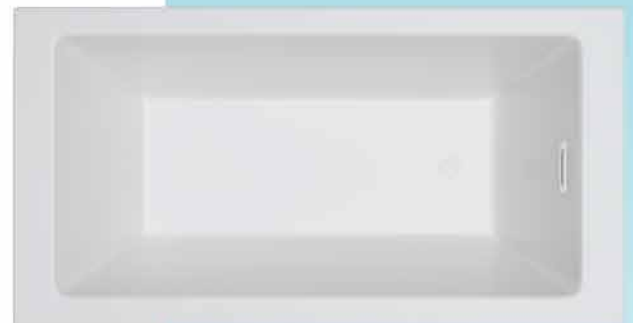

**JETTA**  
AIR HYDROTHERAPY

JETTASOAK

*Cosmo Collection*

# ATLAS

**(J860M)** 67" x 34" x 23"

APPROX. OPERATING GALLONS: 81

- Sleek, contemporary look
- High-gloss / high-impact acrylic
- Leveling feet
- White integrated linear waste & overflow