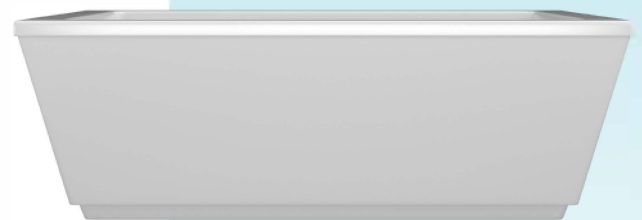

**JETTA**  
AIR HYDROTHERAPY

JETTASOAK

*Cosmo Collection*

# ATLAS

**(J860M)** 67" x 34" x 23"

APPROX. OPERATING GALLONS: 81

- Sleek, contemporary look
- High-gloss / high-impact acrylic
- Leveling feet
- White integrated linear waste & overflow

## COLORS AVAILABLE

White