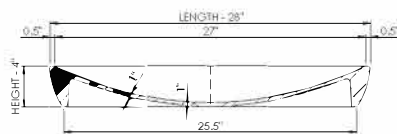

## maylin basin

thin-edge

**Basin Detail:**

Size (l) x (w) x (h):

Top to waste:

Overflow:

Waste diameter:

Weight:

Mounting:

Material:

**Basin Specs:**

28.0" x 16.0" x 4.0"

4.0"

No overflow

2.0"

25.0 LBS