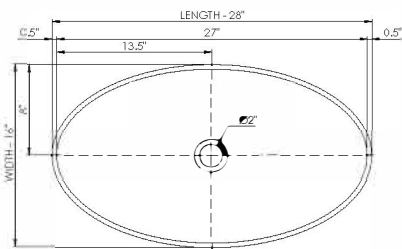

## maylin basin

thin-edge

**Basin Detail:**

Size (l) x (w) x (h):

Top to waste:

Overflow:

Waste diameter:

Weight:

Mounting:

Material:

**Basin Specs:**

28.0" x 16.0" x 4.0"

4.0"

No overflow

2.0"

25.0 LBS