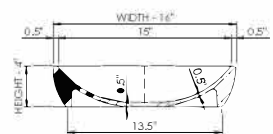

## maylin basin

thin-edge

**Basin Detail:**

Size (l) x (w) x (h):

Top to waste:

Overflow:

Waste diameter:

Weight:

Mounting:

Material:

**Basin Specs:**

28.0" x 16.0" x 4.0"

4.0"

No overflow

2.0"

25.0 LBS