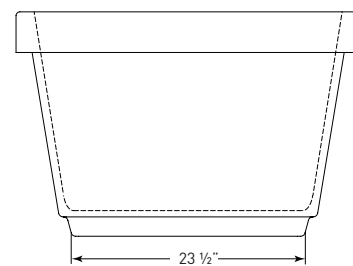

JETTA

Cosmo Collection

ATLAS

(J-860M) 66" x 34" x 23"
APPROX. OPERATING GALLONS: 81

- Sleek, contemporary look
- High-gloss / high-impact acrylic
- Leveling feet
- Integrated linear waste & overflow
 - Standard Chrome
 - White available

COLORS AVAILABLE

White

COSMO ABOVE FLOOR DRAIN KIT

- Freestanding tub rough-in
- Install before tile
- Designed to be installed in a 8" to 10" joist space
- Can be installed with waterproof membrane

Sold separately.
Not required for tub install

FOR INFORMATION OR
TO PLACE AN ORDER
CALL 1.800.288.7771

JETTACORP.COM

TECHNICAL SPECIFICATIONS

ATLAS *J-860M* 66" x 34" x 23" RECTANGLE SOAKER

JETTACORP.COM

INSTALLATION: Measure tub before installing.
Dimensional variance on drawings may be +/- 1/2 inch and are subject to change without notice