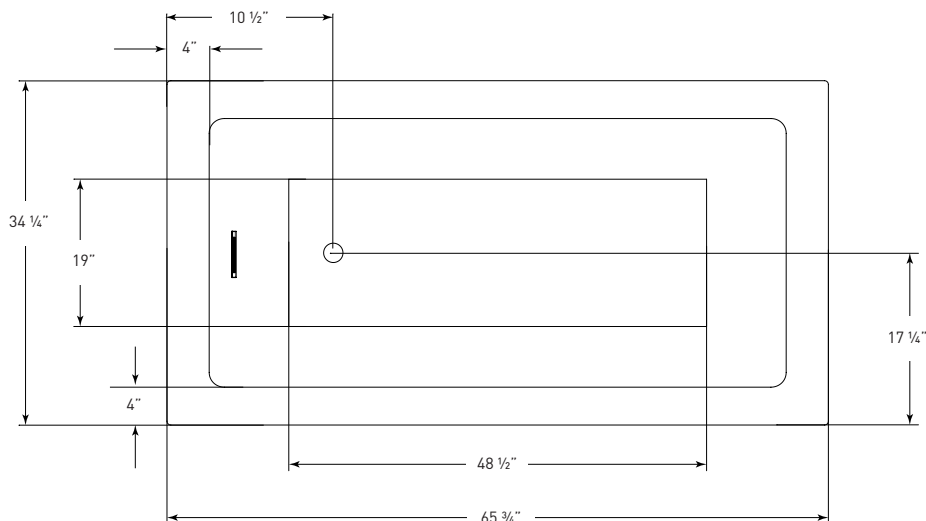

JETTA

Cosmo Collection

ATLAS

(J-860M) 66" x 34" x 23"
APPROX. OPERATING GALLONS: 81

- Sleek, contemporary look
- High-gloss / high-impact acrylic
- Leveling feet
- Integrated linear waste & overflow
 - Standard Chrome
 - White available

COLORS AVAILABLE

White

COSMO ABOVE FLOOR DRAIN KIT

- Freestanding tub rough-in
- Install before tile
- Designed to be installed in a 8" to 10" joist space
- Can be installed with waterproof membrane

Sold separately.
Not required for tub install

FOR INFORMATION OR
TO PLACE AN ORDER
CALL 1.800.288.7771

JETTACORP.COM

TECHNICAL SPECIFICATIONS

ATLAS *J-860M* 66" x 34" x 23" RECTANGLE SOAKER

JETTACORP.COM

INSTALLATION: Measure tub before installing.
Dimensional variance on drawings may be +/- 1/2 inch and are subject to change without notice