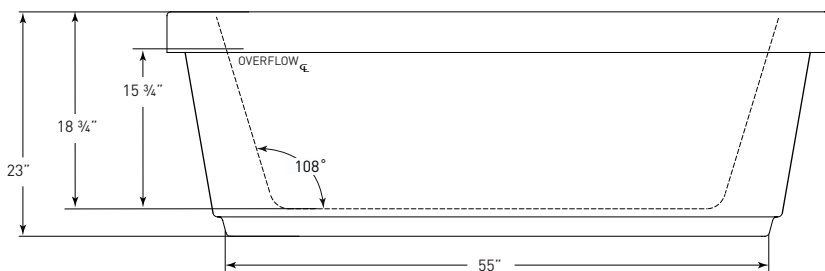

JETTA

Cosmo Collection

ATLAS

(J-860M) 66" x 34" x 23"
APPROX. OPERATING GALLONS: 81

- Sleek, contemporary look
- High-gloss / high-impact acrylic
- Leveling feet
- Integrated linear waste & overflow
 - Standard Chrome
 - White available

COLORS AVAILABLE

White

COSMO ABOVE FLOOR DRAIN KIT

- Freestanding tub rough-in
- Install before tile
- Designed to be installed in a 8" to 10" joist space
- Can be installed with waterproof membrane

Sold separately.
Not required for tub install

FOR INFORMATION OR
TO PLACE AN ORDER
CALL 1.800.288.7771

JETTACORP.COM

TECHNICAL SPECIFICATIONS

ATLAS *J-860M* 66" x 34" x 23" RECTANGLE SOAKER

JETTACORP.COM

INSTALLATION: Measure tub before installing.
Dimensional variance on drawings may be +/- 1/2 inch and are subject to change without notice