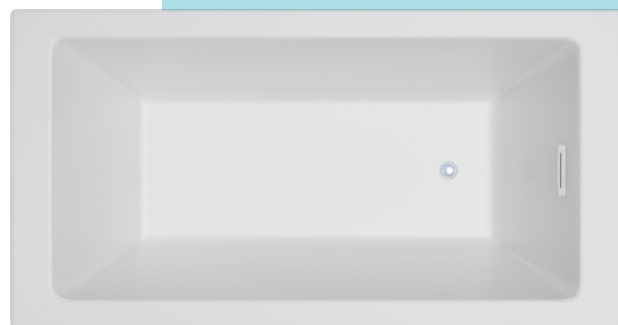

JETTA

Cosmo Collection

ATLAS

(J-860M) 66" x 34" x 23"
APPROX. OPERATING GALLONS: 81

- Sleek, contemporary look
- High-gloss / high-impact acrylic
- Leveling feet
- Integrated linear waste & overflow
 - Standard Chrome
 - White available

COLORS AVAILABLE

White

COSMO ABOVE FLOOR DRAIN KIT

- Freestanding tub rough-in
- Install before tile
- Designed to be installed in a 8" to 10" joist space
- Can be installed with waterproof membrane

Sold separately.
Not required for tub install