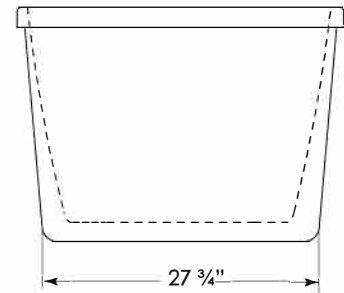

JETTA
SOAK HYDROTHERAPY

Cosmo Collection

OPHELIA

J815M 60" x 32" x 23"

GENERAL

- 2-piece design
- High-gloss, High-impact, UV-resistant acrylic will not dull or fade
- Leveling feet
- White integrated linear waste & overflow

FOR INFORMATION OR
TO PLACE AN ORDER
CALL 1.800.288.7771

JETTACORP.COM

TECHNICAL SPECIFICATIONS

OPHELIA J815M

JETTACORP.COM

INSTALLATION: Measure tub before installing.
Dimensional variance on drawings may be +/- 1/2 inch and are subject to change without notice