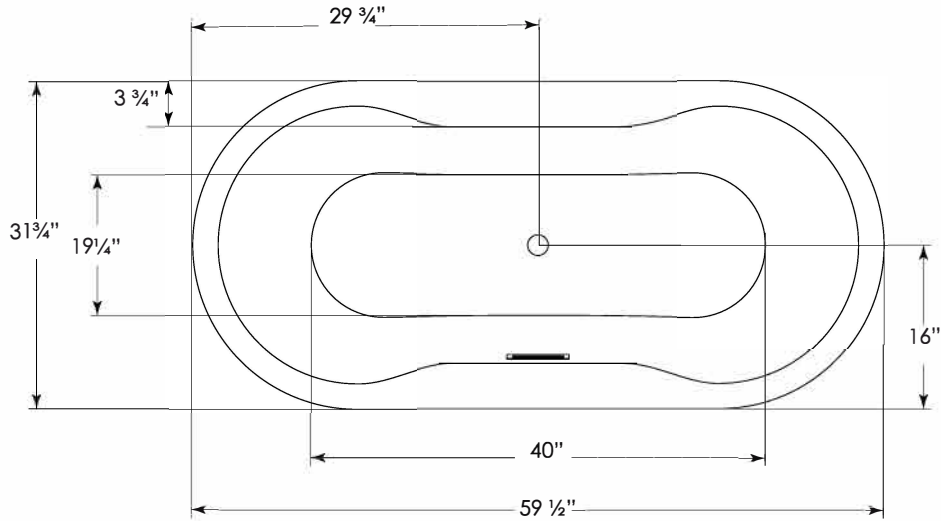

JETTA
SOAK HYDROTHERAPY

Cosmo Collection

OPHELIA

J815M 60" x 32" x 23"

GENERAL

- 2-piece design
- High-gloss, High-impact, UV-resistant acrylic will not dull or fade
- Leveling feet
- White integrated linear waste & overflow

COLORS AVAILABLE

White

COSMO ABOVE FLOOR DRAIN KIT

- Freestanding tub rough-in
- Install before tile
- Designed to be installed in a 8" to 10" joist space
- Can be installed with waterproof membrane

Sold separately.
Not required for tub install

FOR INFORMATION OR
TO PLACE AN ORDER
CALL 1.800.288.7771

JETTACORP.COM

TECHNICAL SPECIFICATIONS

OPHELIA J815M

JETTACORP.COM

INSTALLATION: Measure tub before installing.
Dimensional variance on drawings may be +/- 1/2 inch and are subject to change without notice