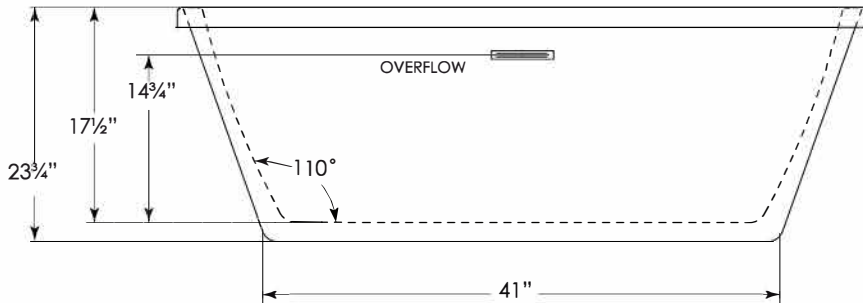

JETTA
SOAK HYDROTHERAPY

Cosmo Collection

OPHELIA

J815M 60" x 32" x 23"

GENERAL

- 2-piece design
- High-gloss, High-impact, UV-resistant acrylic will not dull or fade
- Leveling feet
- White integrated linear waste & overflow

COLORS AVAILABLE

White

COSMO ABOVE FLOOR DRAIN KIT

- Freestanding tub rough-in
- Install before tile
- Designed to be installed in a 8" to 10" joist space
- Can be installed with waterproof membrane

Sold separately.
Not required for tub install

FOR INFORMATION OR
TO PLACE AN ORDER
CALL 1.800.288.7771

JETTACORP.COM

TECHNICAL SPECIFICATIONS

OPHELIA J815M

JETTACORP.COM

INSTALLATION: Measure tub before installing.
Dimensional variance on drawings may be +/- 1/2 inch and are subject to change without notice