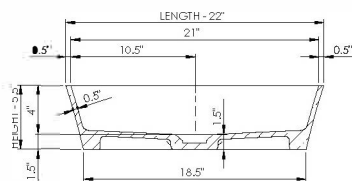

#### Basin Detail:

Size (l) x (w) x (h):

Top to waste:

Overflow:

Waste diameter:

Weight:

Mounting:

Material:

#### Basin Specs:

22.0" x 14.0" x 5.5"

4.0"

No overflow

2.0"

20.0 LBS

Counter-top /

Under-mount