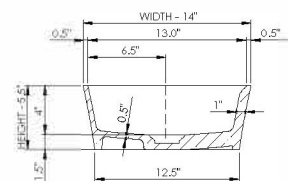

#### Basin Detail:

Size (l) x (w) x (h):

Top to waste:

Overflow:

Waste diameter:

Weight:

Mounting:

Material:

#### Basin Specs:

22.0" x 14.0" x 5.5"

4.0"

No overflow

2.0"

20.0 LBS

Counter-top /

Under-mount