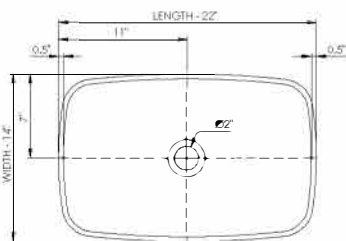

## cascata basin

thin-edge

#### Basin Detail:

Size (l) x (w) x (h):

Top to waste:

Overflow:

Waste diameter:

Weight:

Mounting:

Material:

#### Basin Specs:

22.0" x 14.0" x 5.5"

4.0"

No overflow

2.0"

20.0 LBS

Counter-top /

Under-mount