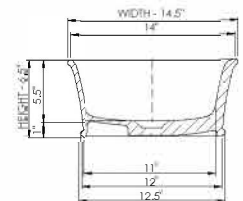

DADOquartz®

nerina / viviane
basin

wide-edge

**Basin Detail:**

Size (l) x (w) x (h):

Top to waste:

Overflow:

Waste diameter:

Weight:

Mounting:

Material:

Basin Specs:

22.5" x 14.5" x 6.5"

5.5"

No overflow

2.0"