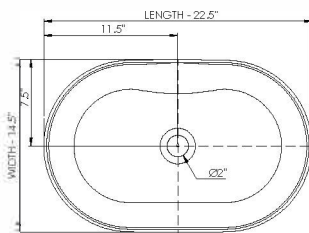

DADOquartz®

nerina / viviane
basin

wide-edge

**Basin Detail:**

Size (l) x (w) x (h):

Top to waste:

Overflow:

Waste diameter:

Weight:

Mounting:

Material:

Basin Specs:

22.5" x 14.5" x 6.5"

5.5"

No overflow

2.0"