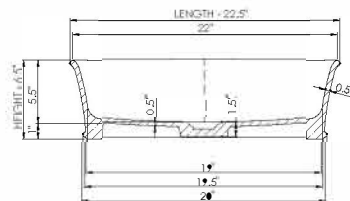

DADOquartz®

nerina / viviane
basin

wide-edge

**Basin Detail:**

Size (l) x (w) x (h):

Top to waste:

Overflow:

Waste diameter:

Weight:

Mounting:

Material:

Basin Specs:

22.5" x 14.5" x 6.5"

5.5"

No overflow

2.0"