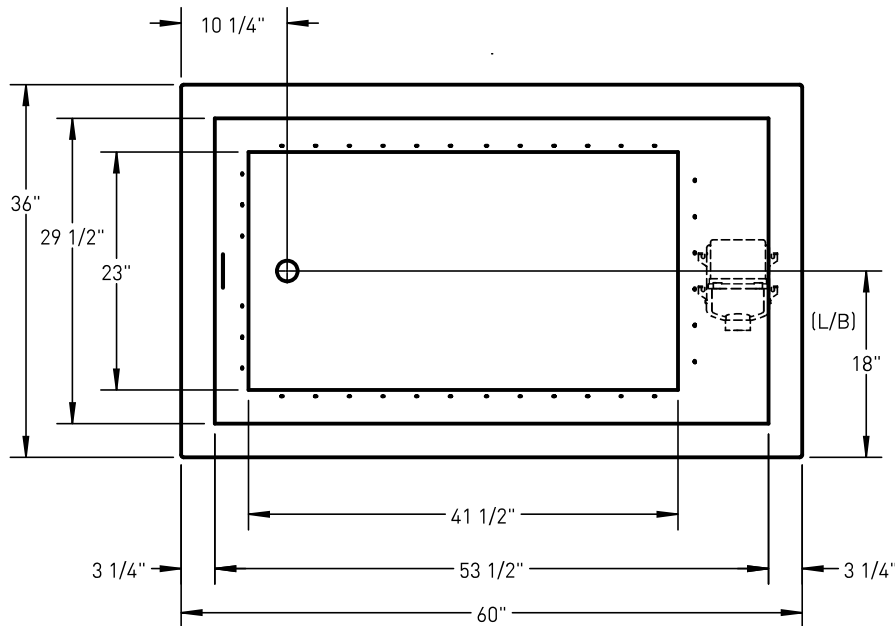

J-51L

Affinity Collection PORTER

JETTA AIR HYDROTHERAPY | 60" X 36" X 21" | END DRAIN

Note: optional pump/blower positions available.
R/B for right side drain, L/B for left side drain