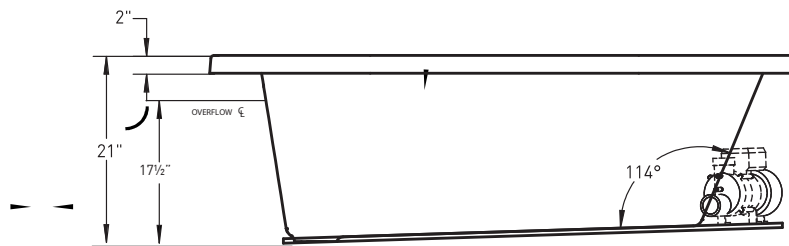

ELECTRICAL SPECIFICATIONS

Required Electrical Service 110/115 Volts
Standard Air 20 amp GFI
Each blower must be protected by a dedicated GFI breaker (refer to local codes).

CODES/STANDARDS APPLICABLE

for the following standards: UL Listed, ANSI, ASME

SUGGESTED BLOWER ACCESS PANEL

Suggested access size 20" x 12"
Actual size may vary depending on distance of access to blower location.

DROP-IN CUT OUT DIMENSIONS

Subtract 1" from length and width dimensions
Actual cut out dimension 59" x 35"

SHIPPING WEIGHT 140 lbs

*L/B blower positions are standard.
Custom blower locations available upon request.

INSTALLATION: MEASURE TUB BEFORE BUILDING TUB DECK.

For best results, Jetta Corporation recommends 1"-3" of mortar bedding under the tub base for maximum support. Drawing shows manufacturer's standard blower location(s). Contact Jetta for details. Dimensional variance on drawings may be +/- 1/2 inch and are subject to change without notice.

JETTACORP.COM