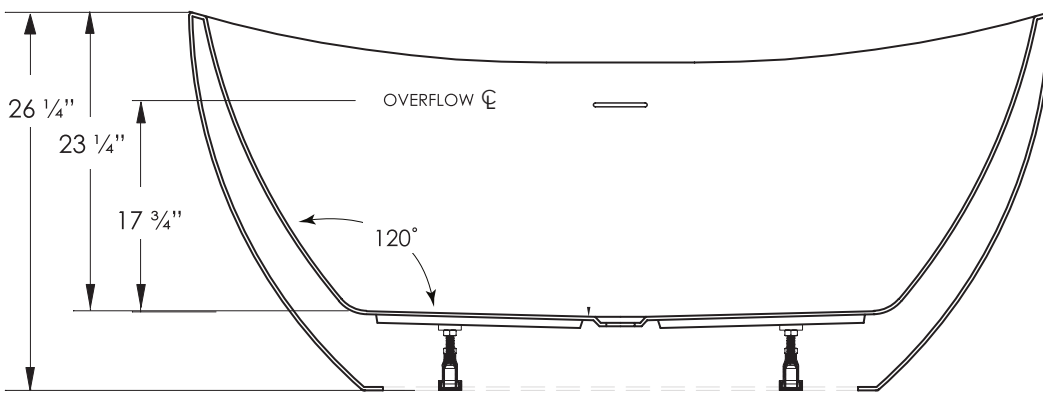

## J802

60"L x 31"W x 27"H

APPROX. OPERATING GALLONS: 47

- Sleek, contemporary look
- High-gloss/high-impact, UV-resistant acrylic will not dull or fade
- Installation: Freestanding
- Leveling feet
- Integrated linear waste & overflow with white drain cap

## ABOVE FLOOR DRAIN KIT

- Freestanding tub rough-in
  - Install before tile
  - Designed to be installed in a 8" to 10" joist space
  - Can be installed with waterproof membrane
- Sold separately. Not required for tub install.**

# LARISSA

**J802** SHIPPING WEIGHT: 108 lbs

60"L x 31"W x 27"H

**COSMO+PLUS**

TECHNICAL SPECIFICATIONS

**INSTALLATION: Measure tub before installing.**

Dimensional variance on drawings may be +/- 1/2 inch and are subject to change without notice.