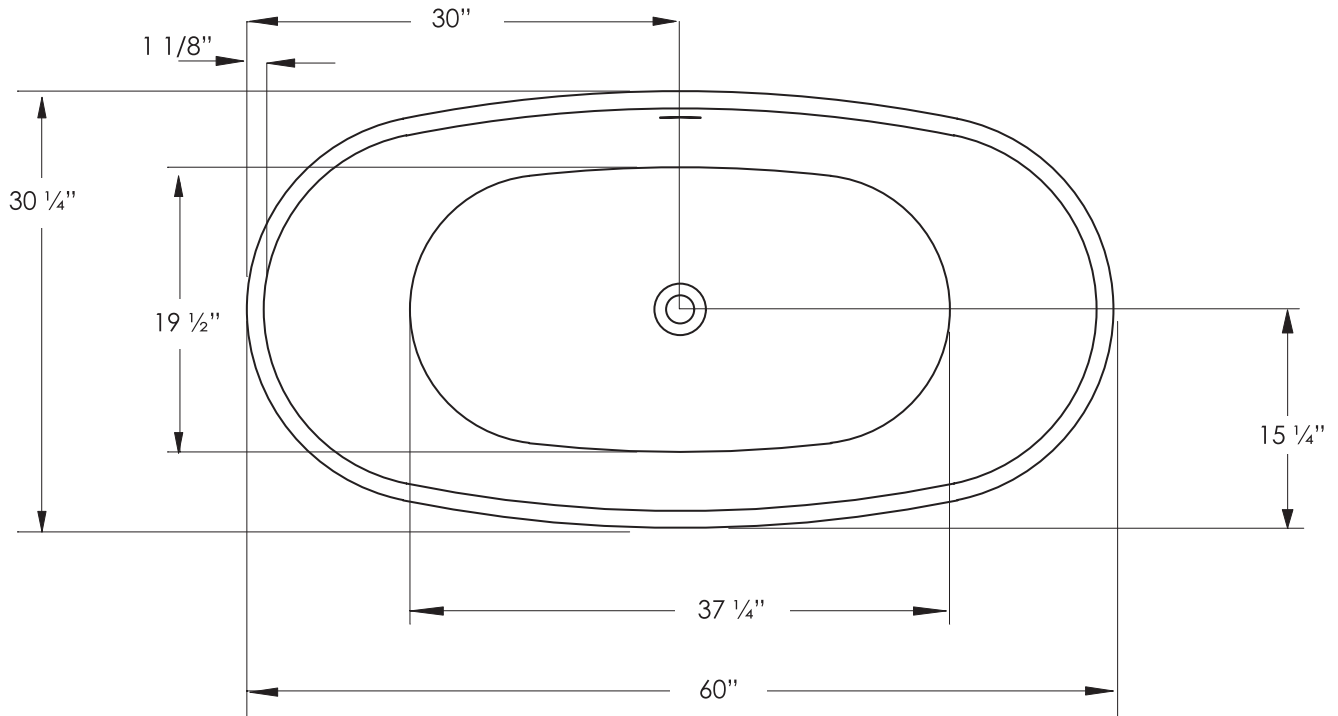

## J802

60"L x 31"W x 27"H

APPROX. OPERATING GALLONS: 47

- Sleek, contemporary look
- High-gloss/high-impact, UV-resistant acrylic will not dull or fade
- Installation: Freestanding
- Leveling feet
- Integrated linear waste & overflow with white drain cap

## ABOVE FLOOR DRAIN KIT

- Freestanding tub rough-in
  - Install before tile
  - Designed to be installed in a 8" to 10" joist space
  - Can be installed with waterproof membrane
- Sold separately. Not required for tub install.**

# LARISSA

**J802** SHIPPING WEIGHT: 108 lbs

60"L x 31"W x 27"H

**COSMO+PLUS**

TECHNICAL SPECIFICATIONS

**INSTALLATION: Measure tub before installing.**

Dimensional variance on drawings may be +/- 1/2 inch and are subject to change without notice.