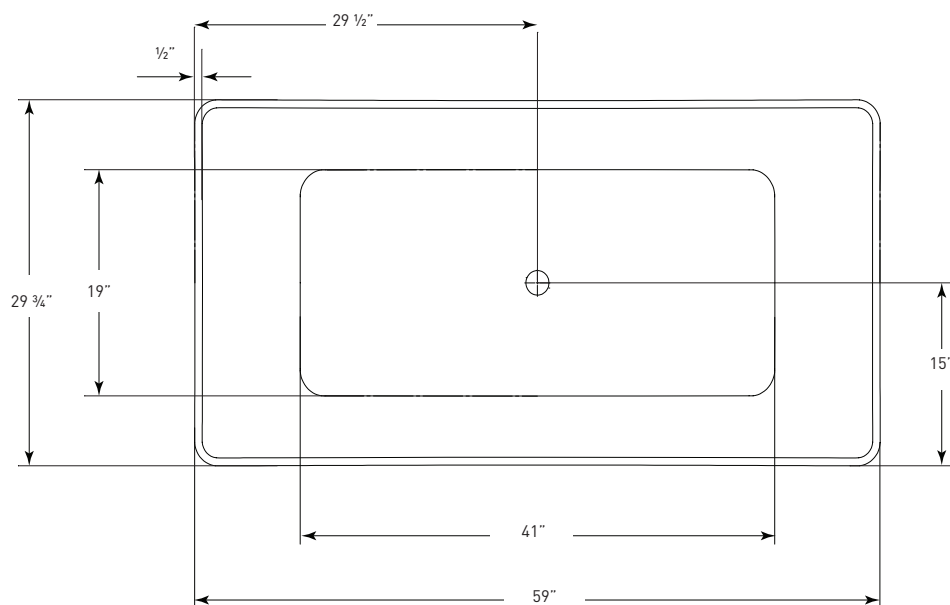

### COSMO ABOVE FLOOR DRAIN KIT

- Freestanding tub rough-in
- Install before tile
- Designed to be installed in a 8" to 10" joist space
- Can be installed with waterproof membrane

Sold separately.  
Not required for tub install

## FLARE *J-83*

59" x 30" x 23" RECTANGLE SOAKER

JETTACORP.COM

**INSTALLATION: Measure tub before installing.**  
Dimensional variance on drawings may be +/- 1/2 inch and are subject to change without notice