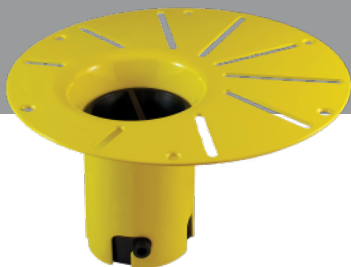

JETTA
AIR HYDROTHERAPY

Cosmo Collection

FLARE

(J-83) 59" x 30" x 23"
APPROX. OPERATING GALLONS: 55
AIR INJECTORS: 31

GENERAL

- High-gloss, High-impact, UV-resistant acrylic will not dull or fade
- Leveling feet
- Integrated linear linear waste & overflow (standard chrome)
-White available

SYSTEM

- Seamless air injectors around tub perimeter
- Highly variable speed blower motor with 600 watt heater:
115 Volt - 10 Amps - 1 HP
- Blower must be remote mounted at installation
- Electronic keypad control with variable speeds and 3 settings - Pulse, Wave, or Continuous

COLORS AVAILABLE

White

JETTAIR
HYDROTHERAPY

COSMO ABOVE FLOOR DRAIN KIT

- Freestanding tub rough-in
- Install before tile
- Designed to be installed in a 8" to 10" joist space
- Can be installed with waterproof membrane