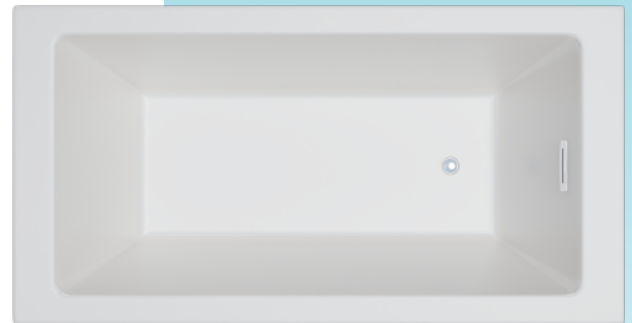

JETTA

Cosmo Collection

ATLAS

(J-810M) 59" x 32" x 23"
APPROX. OPERATING GALLONS: 81

- Sleek, contemporary look
- High-gloss / high-impact acrylic
- Leveling feet
- 2-piece design
- Integrated linear waste & overflow
 - Standard Polished Chrome
 - White trim kit available

COLORS AVAILABLE

White

COSMO ABOVE FLOOR DRAIN KIT

- Freestanding tub rough-in
- Install before tile
- Designed to be installed in a 8" to 10" joist space
- Can be installed with waterproof membrane

Sold separately.
Not required for tub install