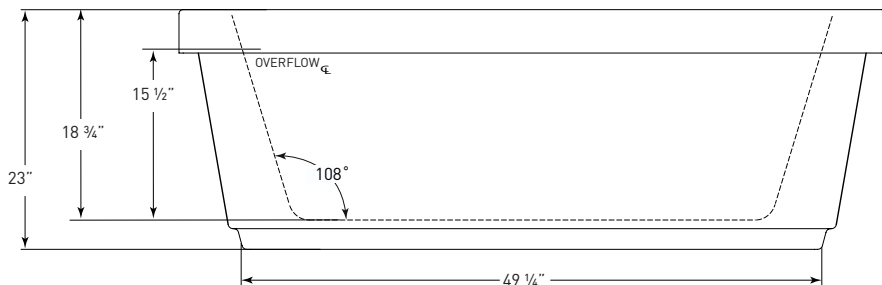

JETTA

Cosmo Collection

ATLAS

(J-810M) 59" x 32" x 23"
APPROX. OPERATING GALLONS: 81

- Sleek, contemporary look
- High-gloss / high-impact acrylic
- Leveling feet
- 2-piece design
- Integrated linear waste & overflow
 - Standard Polished Chrome
 - White trim kit available

COLORS AVAILABLE

White

COSMO ABOVE FLOOR DRAIN KIT

- Freestanding tub rough-in
- Install before tile
- Designed to be installed in a 8" to 10" joist space
- Can be installed with waterproof membrane

Sold separately.
Not required for tub install

FOR INFORMATION OR
TO PLACE AN ORDER
CALL 1.800.288.7771

JETTACORP.COM

TECHNICAL SPECIFICATIONS

ATLAS_{J-810M} 59" x 32" x 23" RECTANGLE SOAKER

JETTACORP.COM

INSTALLATION: Measure tub before installing.
Dimensional variance on drawings may be +/- 1/2 inch
and are subject to change without notice