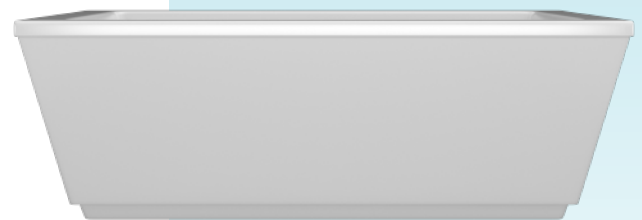

JETTA

Cosmo Collection

ATLAS

(J-810M) 59" x 32" x 23"
APPROX. OPERATING GALLONS: 81

- Sleek, contemporary look
- High-gloss / high-impact acrylic
- Leveling feet
- 2-piece design
- Integrated linear waste & overflow
 - Standard Polished Chrome
 - White trim kit available

COLORS AVAILABLE

White

COSMO ABOVE FLOOR DRAIN KIT

- Freestanding tub rough-in
- Install before tile
- Designed to be installed in a 8" to 10" joist space
- Can be installed with waterproof membrane

Sold separately.
Not required for tub install

FOR INFORMATION OR
TO PLACE AN ORDER
CALL 1.800.288.7771

JETTACORP.COM

TECHNICAL SPECIFICATIONS

ATLAS_{J-810M} 59" x 32" x 23" RECTANGLE SOAKER

JETTACORP.COM

INSTALLATION: Measure tub before installing.
Dimensional variance on drawings may be +/- 1/2 inch
and are subject to change without notice