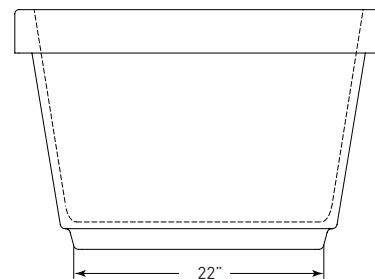

JETTA

Cosmo Collection

ATLAS

(J-810M) 59" x 32" x 23"
APPROX. OPERATING GALLONS: 81

- Sleek, contemporary look
- High-gloss / high-impact acrylic
- Leveling feet
- 2-piece design
- Integrated linear waste & overflow
 - Standard Polished Chrome
 - White trim kit available

COLORS AVAILABLE

White

COSMO ABOVE FLOOR DRAIN KIT

- Freestanding tub rough-in
- Install before tile
- Designed to be installed in a 8" to 10" joist space
- Can be installed with waterproof membrane

Sold separately.
Not required for tub install

FOR INFORMATION OR
TO PLACE AN ORDER
CALL 1.800.288.7771

JETTACORP.COM

TECHNICAL SPECIFICATIONS

ATLAS_{J-810M} 59" x 32" x 23" RECTANGLE SOAKER

JETTACORP.COM

INSTALLATION: Measure tub before installing.
Dimensional variance on drawings may be +/- 1/2 inch
and are subject to change without notice