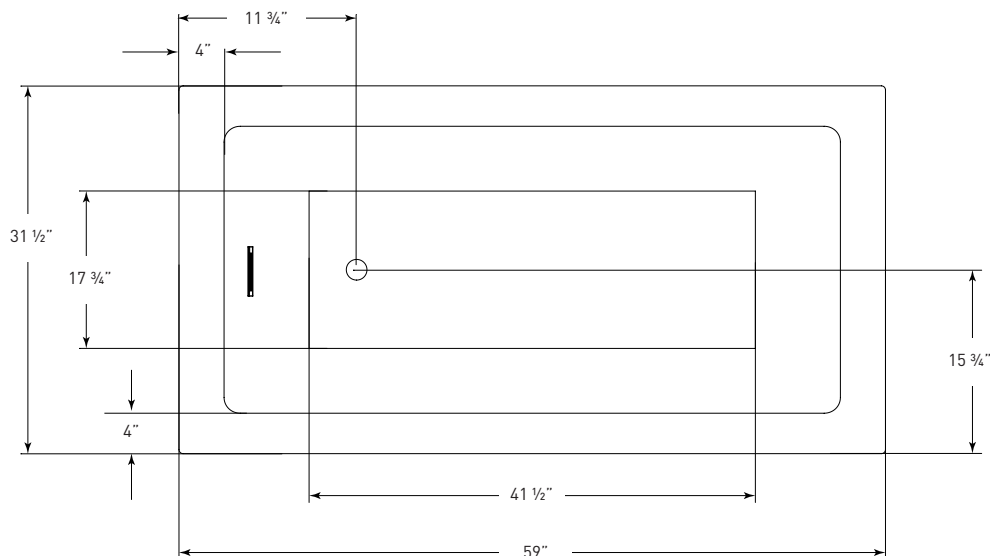

JETTA

Cosmo Collection

ATLAS

(J-810M) 59" x 32" x 23"
APPROX. OPERATING GALLONS: 81

- Sleek, contemporary look
- High-gloss / high-impact acrylic
- Leveling feet
- 2-piece design
- Integrated linear waste & overflow
 - Standard Polished Chrome
 - White trim kit available

COLORS AVAILABLE

White

COSMO ABOVE FLOOR DRAIN KIT

- Freestanding tub rough-in
- Install before tile
- Designed to be installed in a 8" to 10" joist space
- Can be installed with waterproof membrane

Sold separately.
Not required for tub install

FOR INFORMATION OR
TO PLACE AN ORDER
CALL 1.800.288.7771

JETTACORP.COM

TECHNICAL SPECIFICATIONS

ATLAS_{J-810M} 59" x 32" x 23" RECTANGLE SOAKER

JETTACORP.COM

INSTALLATION: Measure tub before installing.
Dimensional variance on drawings may be +/- 1/2 inch
and are subject to change without notice