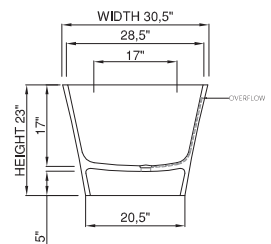

thin-edge

Price: \$5 750.00
 Size (l) x (w) x (h): 67.0" x 30.5" x 23.0"
 Waste to floor: 5.0"
 Water capacity: 75.0 GAL
 Overflow: Internal overflow
 Material: DADOquartz®
 Finish: Matte / Polished

Maximum water level: 16.0"
 Base dimensions: 51.0" x 20.5"
 Edge width: 1.0"
 Waste diameter: 2.0"
 Weight: 201.0 LBS

Shipping information

Packing dimensions: 72.0" x 34.0" x 28.0"
 Shipping mass: 309.0 LBS