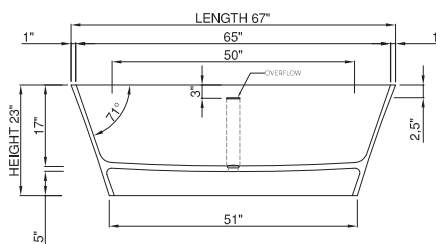

thin-edge

Price: \$5 750.00
 Size (l) x (w) x (h): 67.0" x 30.5" x 23.0"
 Waste to floor: 5.0"
 Water capacity: 75.0 GAL
 Overflow: Internal overflow
 Material: DADOquartz®
 Finish: Matte / Polished

Maximum water level: 16.0"
 Base dimensions: 51.0" x 20.5"
 Edge width: 1.0"
 Waste diameter: 2.0"
 Weight: 201.0 LBS

Shipping information

Packing dimensions: 72.0" x 34.0" x 28.0"
 Shipping mass: 309.0 LBS