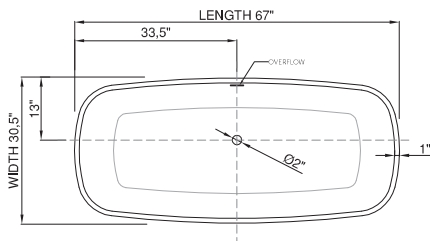

thin-edge

Price: \$5 750.00
 Size (l) x (w) x (h): 67.0" x 30.5" x 23.0"
 Waste to floor: 5.0"
 Water capacity: 75.0 GAL
 Overflow: Internal overflow
 Material: DADOquartz®
 Finish: Matte / Polished

Maximum water level: 16.0"
 Base dimensions: 51.0" x 20.5"
 Edge width: 1.0"
 Waste diameter: 2.0"
 Weight: 201.0 LBS

Shipping information

Packing dimensions: 72.0" x 34.0" x 28.0"
 Shipping mass: 309.0 LBS