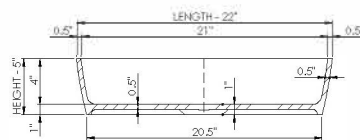

DADOquartz®

anahita  
basin

thin-edge

**Basin Detail:**

Size (l) x (w) x (h):  
Top to waste:  
Overflow:  
Waste diameter:  
Weight:  
Mounting:  
  
Material:

**Basin Specs:**

22.0" x 14.5" x 5.0"  
4.0"  
No overflow  
2.0"  
15.0 LBS  
Counter-top /  
Under-mount  
DADOquartz®