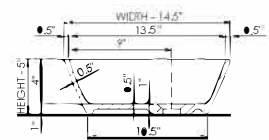

DADOquartz®

anahita  
basin

thin-edge

**Basin Detail:**

Size (l) x (w) x (h):  
Top to waste:  
Overflow:  
Waste diameter:  
Weight:  
Mounting:  
  
Material:

**Basin Specs:**

22.0" x 14.5" x 5.0"  
4.0"  
No overflow  
2.0"  
15.0 LBS  
Counter-top /  
Under-mount  
DADOquartz®