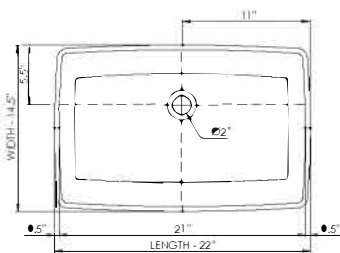

DADOquartz®

anahita  
basin

thin-edge

**Basin Detail:**

Size (l) x (w) x (h):  
Top to waste:  
Overflow:  
Waste diameter:  
Weight:  
Mounting:  
  
Material:

**Basin Specs:**

22.0" x 14.5" x 5.0"  
4.0"  
No overflow  
2.0"  
15.0 LBS  
Counter-top /  
Under-mount  
DADOquartz®