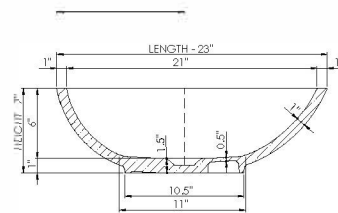

DADOquartz®

genevieve
basin

wide-edge

Basin Detail:

Size (l) x (w) x (h):
Top to waste:
Overflow:
Waste diameter:
Weight:
Mounting:

Basin Specs:

23.0" x 15.0" x 7.0"
6.0"
No overflow
2.0"
25.0 LBS
Counter-top