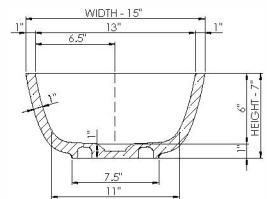

DADOquartz®

genevieve
basin

wide-edge

Basin Detail:

Size (l) x (w) x (h):
Top to waste:
Overflow:
Waste diameter:
Weight:
Mounting:

Basin Specs:

23.0" x 15.0" x 7.0"
6.0"
No overflow
2.0"
25.0 LBS
Counter-top