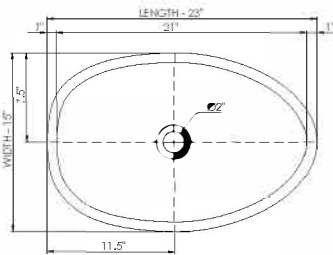

DADOquartz®

genevieve
basin

wide-edge

Basin Detail:

Size (l) x (w) x (h):
Top to waste:
Overflow:
Waste diameter:
Weight:
Mounting:

Basin Specs:

23.0" x 15.0" x 7.0"
6.0"
No overflow
2.0"
25.0 LBS
Counter-top