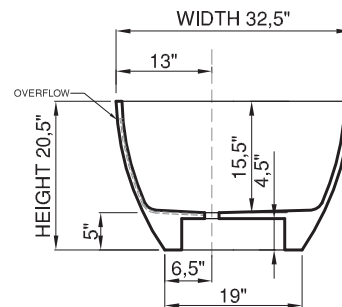

SKU: 10SG101 (polished) & 10SW101 (matte) – **thin-edge**

Size (l) x (w) x (h): 69" x 32" x 20"

Waste to floor: 4"

Water capacity: 73 GAL

Overflow: Internal overflow

Material: DADOquartz®

Color: White

Finish: Matte

Polished

Maximum water level: 15"

Base dimensions: 35" x 19"

Edge width: 1"

Waste diameter: 2"

Weight: 176 LBS

Packing dimensions: 73" x 36" x 29"

Shipping mass: 287 LBS