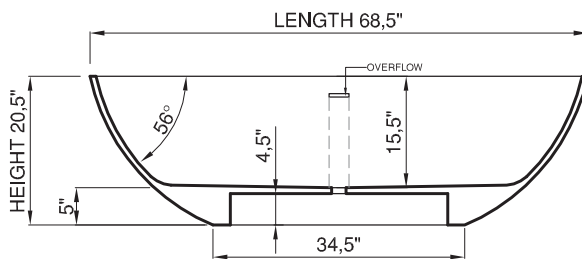

SKU: 10SG101 (polished) & 10SW101 (matte) – **thin-edge**

Size (l) x (w) x (h): 69" x 32" x 20"

Waste to floor: 4"

Water capacity: 73 GAL

Overflow: Internal overflow

Material: DADOquartz®

Color: White

Finish: Matte

Polished

Maximum water level: 15"

Base dimensions: 35" x 19"

Edge width: 1"

Waste diameter: 2"

Weight: 176 LBS

Packing dimensions: 73" x 36" x 29"

Shipping mass: 287 LBS