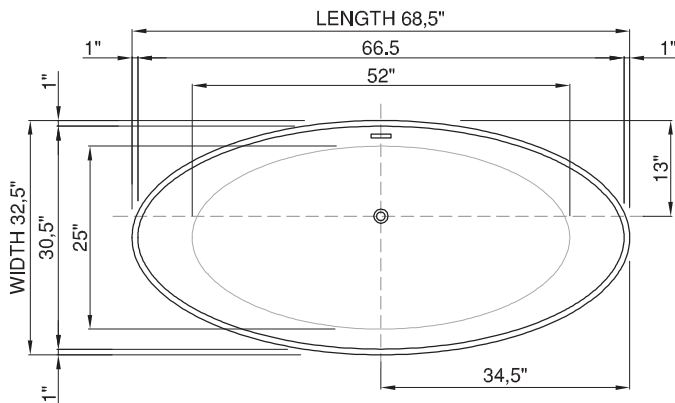

SKU: 10SG101 (polished) & 10SW101 (matte) – **thin-edge**

Size (l) x (w) x (h): 69" x 32" x 20"

Waste to floor: 4"

Water capacity: 73 GAL

Overflow: Internal overflow

Material: DADOquartz®

Color: White

Finish: Matte

Polished

Maximum water level: 15"

Base dimensions: 35" x 19"

Edge width: 1"

Waste diameter: 2"

Weight: 176 LBS

Packing dimensions: 73" x 36" x 29"

Shipping mass: 287 LBS