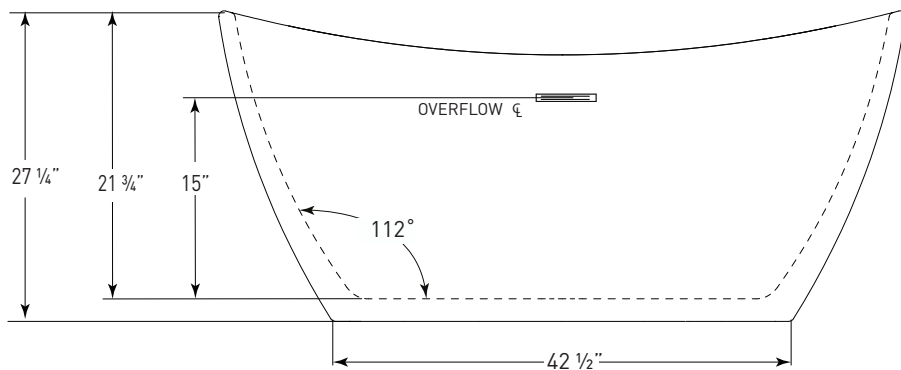

JETTA

Cosmo Collection

HALLEY

(J-85) 59" x 32" x 27"
APPROX. OPERATING GALLONS: 61

- Sleek, contemporary look
- High-gloss / high-impact acrylic
- Leveling feet
- Integrated linear waste & overflow
 - Standard Polished Chrome
 - White available

COLORS AVAILABLE

White

COSMO ABOVE FLOOR DRAIN KIT

- Freestanding tub rough-in
- Install before tile
- Designed to be installed in a 8" to 10" joist space
- Can be installed with waterproof membrane

Sold separately.
Not required for tub install

FOR INFORMATION OR
TO PLACE AN ORDER
CALL 1.800.288.7771

JETTACORP.COM

TECHNICAL SPECIFICATIONS

HALLEY *J-85* 59" x 32" x 27" RECTANGLE SOAKER

JETTACORP.COM

INSTALLATION: Measure tub before installing.
Dimensional variance on drawings may be +/- 1/2 inch and are subject to change without notice