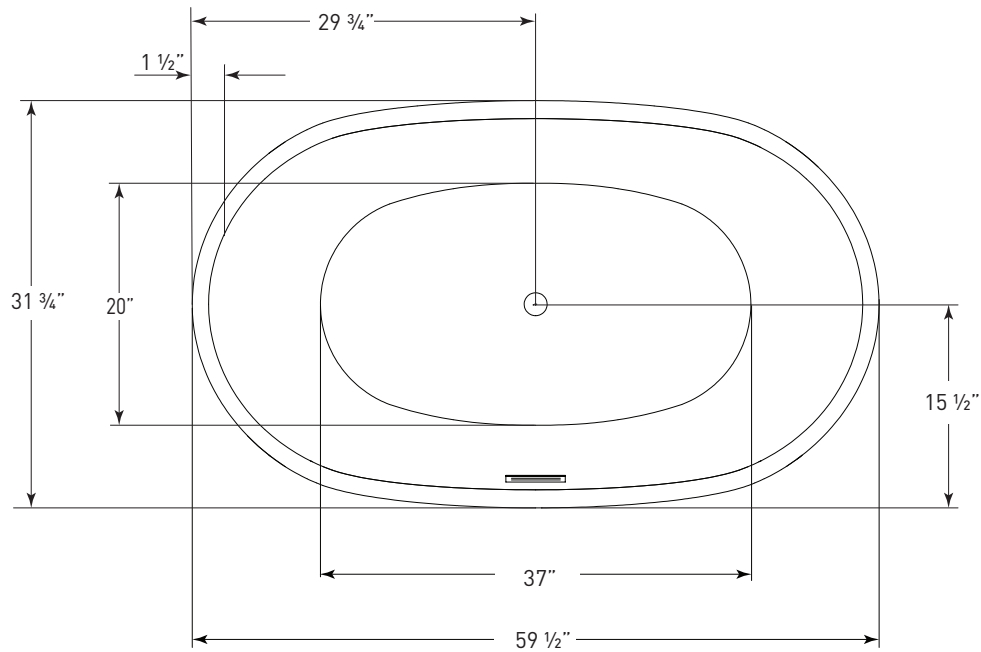

JETTA

Cosmo Collection

HALLEY

(J-85) 59" x 32" x 27"
APPROX. OPERATING GALLONS: 61

- Sleek, contemporary look
- High-gloss / high-impact acrylic
- Leveling feet
- Integrated linear waste & overflow
 - Standard Polished Chrome
 - White available

COLORS AVAILABLE

White

COSMO ABOVE FLOOR DRAIN KIT

- Freestanding tub rough-in
- Install before tile
- Designed to be installed in a 8" to 10" joist space
- Can be installed with waterproof membrane

Sold separately.
Not required for tub install

FOR INFORMATION OR
TO PLACE AN ORDER
CALL 1.800.288.7771

JETTACORP.COM

TECHNICAL SPECIFICATIONS

HALLEY *J-85* 59" x 32" x 27" RECTANGLE SOAKER

JETTACORP.COM

INSTALLATION: Measure tub before installing.
Dimensional variance on drawings may be +/- 1/2 inch and are subject to change without notice