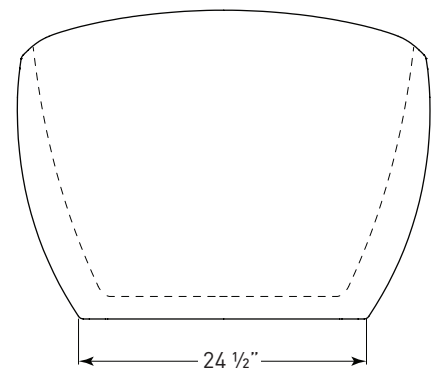

JETTA

Cosmo Collection

HALLEY

(J-85) 59" x 32" x 27"
APPROX. OPERATING GALLONS: 61

- Sleek, contemporary look
- High-gloss / high-impact acrylic
- Leveling feet
- Integrated linear waste & overflow
 - Standard Polished Chrome
 - White available

COLORS AVAILABLE

White

COSMO ABOVE FLOOR DRAIN KIT

- Freestanding tub rough-in
- Install before tile
- Designed to be installed in a 8" to 10" joist space
- Can be installed with waterproof membrane

Sold separately.
Not required for tub install

FOR INFORMATION OR
TO PLACE AN ORDER
CALL 1.800.288.7771

JETTACORP.COM

TECHNICAL SPECIFICATIONS

HALLEY *J-85* 59" x 32" x 27" RECTANGLE SOAKER

JETTACORP.COM

INSTALLATION: Measure tub before installing.
Dimensional variance on drawings may be +/- 1/2 inch and are subject to change without notice