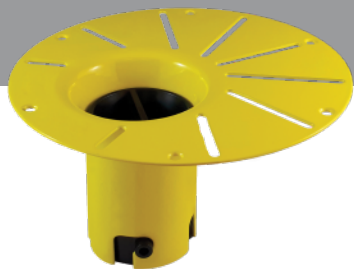

JETTA

Cosmo Collection

HALLEY

(J-85) 59" x 32" x 27"
APPROX. OPERATING GALLONS: 61

- Sleek, contemporary look
- High-gloss / high-impact acrylic
- Leveling feet
- Integrated linear waste & overflow
 - Standard Polished Chrome
 - White available

COLORS AVAILABLE

White

COSMO ABOVE FLOOR DRAIN KIT

- Freestanding tub rough-in
- Install before tile
- Designed to be installed in a 8" to 10" joist space
- Can be installed with waterproof membrane

Sold separately.
Not required for tub install

FOR INFORMATION OR
TO PLACE AN ORDER
CALL 1.800.288.7771

JETTACORP.COM

TECHNICAL SPECIFICATIONS

HALLEY *J-85* 59" x 32" x 27" RECTANGLE SOAKER

JETTACORP.COM

INSTALLATION: Measure tub before installing.
Dimensional variance on drawings may be +/- 1/2 inch and are subject to change without notice