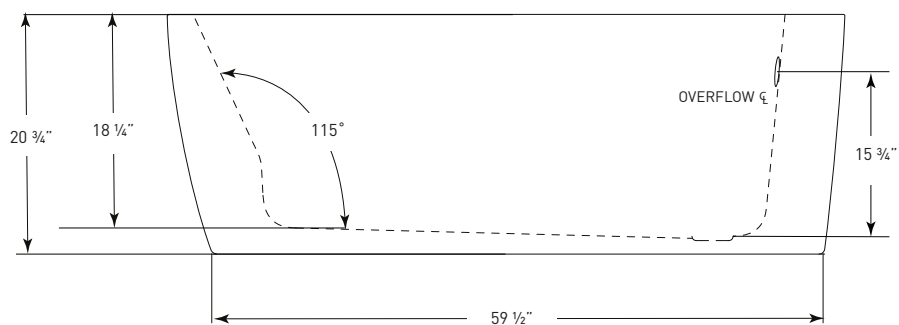

COLORS AVAILABLE

White

COSMO ABOVE FLOOR DRAIN KIT

- Freestanding tub rough-in
- Install before tile
- Designed to be installed in a 8" to 10" joist space
- Can be installed with waterproof membrane

Sold separately.
Not required for tub install

FOR INFORMATION OR
TO PLACE AN ORDER
CALL 1.800.288.7771

JETTACORP.COM

TECHNICAL SPECIFICATIONS

AURORA_{J-73}

71" x 36" x 21" OVAL SOAKER

JETTA

JETTACORP.COM

INSTALLATION: Measure tub before installing.
Dimensional variance on drawings may be +/- 1/2 inch and are subject to change without notice