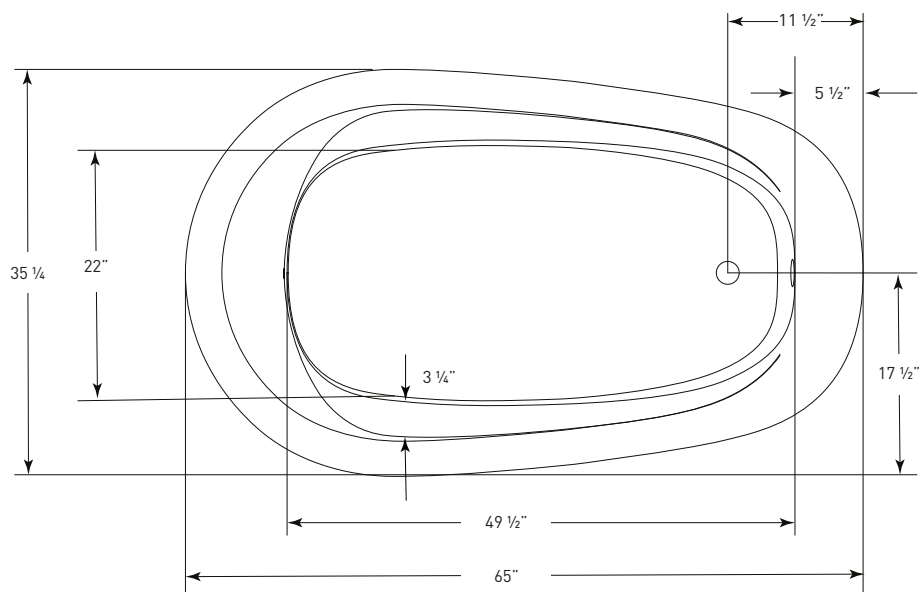

JETTA

Cosmo Collection

AURORA

(J-73) 65" x 36" x 21"
APPROX. OPERATING GALLONS: 70

- Sleek, contemporary look
- High-gloss / high-impact acrylic
- Extra thick glassing
- Angled backrest for comfort
- Polished chrome waste & overflow
 - o White trim kit available

COLORS AVAILABLE

White

COSMO ABOVE FLOOR DRAIN KIT

- Freestanding tub rough-in
- Install before tile
- Designed to be installed in a 8" to 10" joist space
- Can be installed with waterproof membrane

Sold separately.
Not required for tub install

FOR INFORMATION OR
TO PLACE AN ORDER
CALL 1.800.288.7771

JETTACORP.COM

TECHNICAL SPECIFICATIONS

AURORA_{J-73}

71" x 36" x 21" OVAL SOAKER

JETTA

JETTACORP.COM

INSTALLATION: Measure tub before installing.
Dimensional variance on drawings may be +/- 1/2 inch and are subject to change without notice