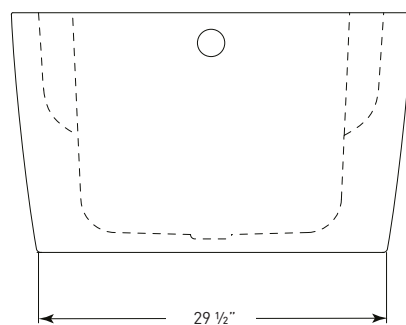

JETTA

Cosmo Collection

AURORA

(J-73) 65" x 36" x 21"
APPROX. OPERATING GALLONS: 70

- Sleek, contemporary look
- High-gloss / high-impact acrylic
- Extra thick glassing
- Angled backrest for comfort
- Polished chrome waste & overflow
 - o White trim kit available

COLORS AVAILABLE

White

COSMO ABOVE FLOOR DRAIN KIT

- Freestanding tub rough-in
- Install before tile
- Designed to be installed in a 8" to 10" joist space
- Can be installed with waterproof membrane

Sold separately.
Not required for tub install

FOR INFORMATION OR
TO PLACE AN ORDER
CALL 1.800.288.7771

JETTACORP.COM

TECHNICAL SPECIFICATIONS

AURORA_{J-73}

71" x 36" x 21" OVAL SOAKER

JETTA

JETTACORP.COM

INSTALLATION: Measure tub before installing.
Dimensional variance on drawings may be +/- 1/2 inch and are subject to change without notice