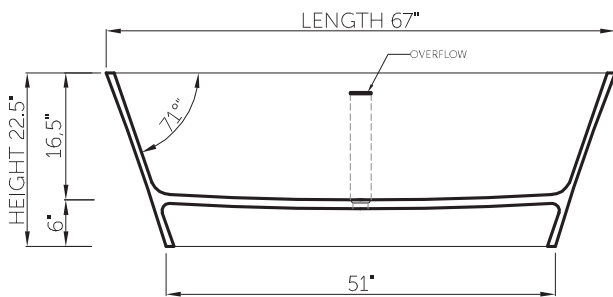

ULIA®

Lasting Luxury

SKU: 10SG103 (polished) & 10SW103 (matte) & 10SH103 (matte outside, polished inside) – **thin-edge**

Size (l) x (w) x (h):	67" x 30" x 23"
Waste to floor:	6"
Water capacity:	75 GAL
Overflow:	Internal overflow
Material:	DADOquartz®
Color:	White
Finish:	Matte Polished Matte outside, polished inside

Maximum water level:	16"
Base dimensions:	51" x 20"
Edge width:	1"
Waste diameter:	2"
Weight:	201 LBS
Packing dimensions:	72" x 34" x 28"
Shipping mass:	309 LBS
Warranty:	Lifetime