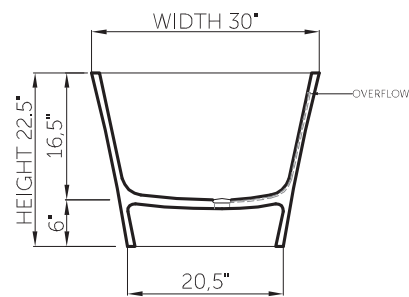

ULIA®

Lasting Luxury

SKU: 10SG103 (polished) & 10SW103 (matte) & 10SH103 (matte outside, polished inside) – **thin-edge**

Size (l) x (w) x (h):	67" x 30" x 23"
Waste to floor:	6"
Water capacity:	75 GAL
Overflow:	Internal overflow
Material:	DADOquartz®
Color:	White
Finish:	Matte Polished Matte outside, polished inside

Maximum water level:	16"
Base dimensions:	51" x 20"
Edge width:	1"
Waste diameter:	2"
Weight:	201 LBS
Packing dimensions:	72" x 34" x 28"
Shipping mass:	309 LBS
Warranty:	Lifetime