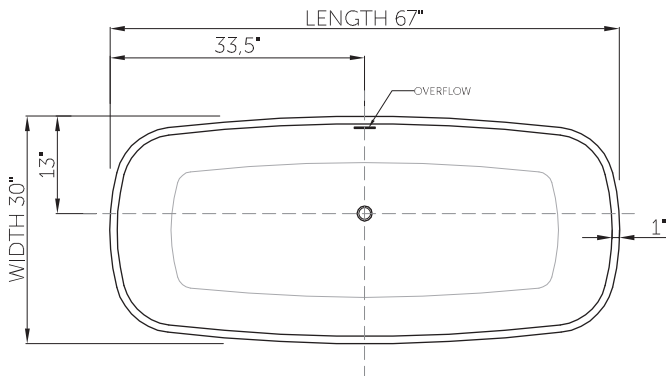

ULIA®

Lasting Luxury

SKU: 10SG103 (polished) & 10SW103 (matte) & 10SH103 (matte outside, polished inside) – **thin-edge**

Size (l) x (w) x (h):	67" x 30" x 23"
Waste to floor:	6"
Water capacity:	75 GAL
Overflow:	Internal overflow
Material:	DADOquartz®
Color:	White
Finish:	Matte Polished Matte outside, polished inside

Maximum water level:	16"
Base dimensions:	51" x 20"
Edge width:	1"
Waste diameter:	2"
Weight:	201 LBS
Packing dimensions:	72" x 34" x 28"
Shipping mass:	309 LBS
Warranty:	Lifetime