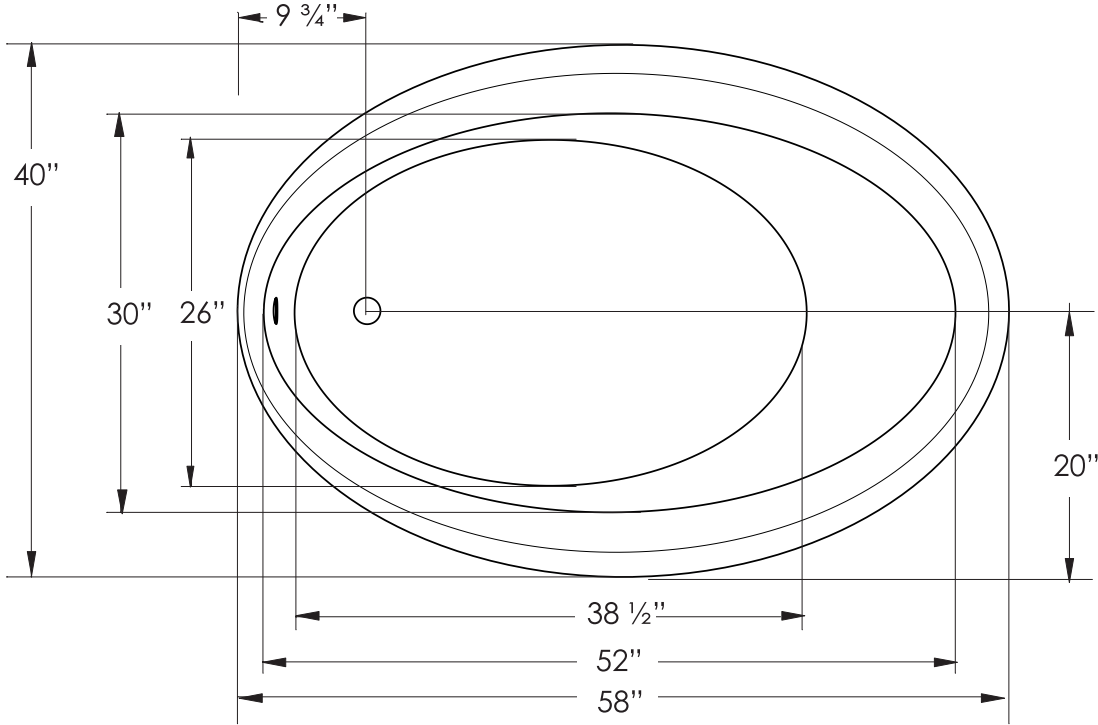

GARRETT

(E250)

58" x 40" x 18" END DRAIN

Designed with a minimalist bathing well to deliver a high-end modern look for your master or secondary bath.

FEATURES

- High-gloss/high-impact, UV-resistant acrylic will not dull or fade
- Installation: Drop-in, Undermount
- Minimalist tub profile with a self leveling rim
- 1 person bathing well

FOR INFORMATION
OR TO PLACE AN ORDER
CALL 1.800.288.7771

E250

Advantage Collection

GARRETT

JETTA SOAK HYDROTHERAPY | 58" x 40" x 18" | END DRAIN

ELECTRICAL SPECIFICATIONS*

Required Electrical Service
110/115 Volts | 15 amp GFI

CODES/STANDARDS APPLICABLE

Specific model meets or exceeds the requirements for the following standards: ANSI, ASME

DROP-IN CUT OUT DIMENSIONS

Template provided with tub or upon request.

SHIPPING WEIGHT 165 lbs