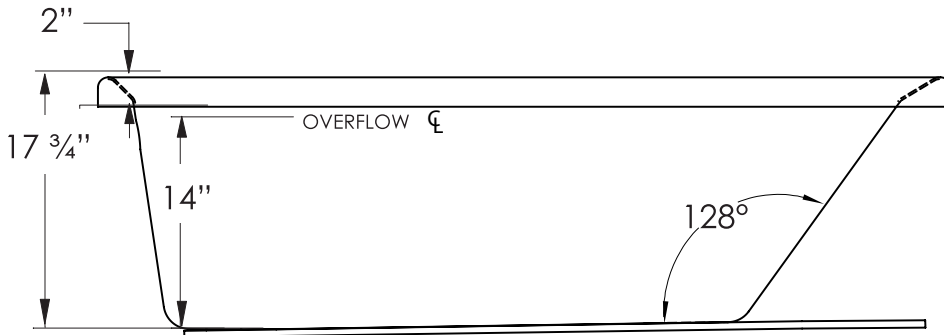

GARRETT

(E250)

58" x 40" x 18" END DRAIN

Designed with a minimalist bathing well to deliver a high-end modern look for your master or secondary bath.

FEATURES

- High-gloss/high-impact, UV-resistant acrylic will not dull or fade
- Installation: Drop-in, Undermount
- Minimalist tub profile with a self leveling rim
- 1 person bathing well

FOR INFORMATION
OR TO PLACE AN ORDER
CALL 1.800.288.7771

E250

Advantage Collection

GARRETT

JETTA SOAK HYDROTHERAPY | 58" x 40" x 18" | END DRAIN

ELECTRICAL SPECIFICATIONS*

Required Electrical Service
110/115 Volts | 15 amp GFI

CODES/STANDARDS APPLICABLE

Specific model meets or exceeds the requirements for the following standards: ANSI, ASME

DROP-IN CUT OUT DIMENSIONS

Template provided with tub or upon request.

SHIPPING WEIGHT 165 lbs